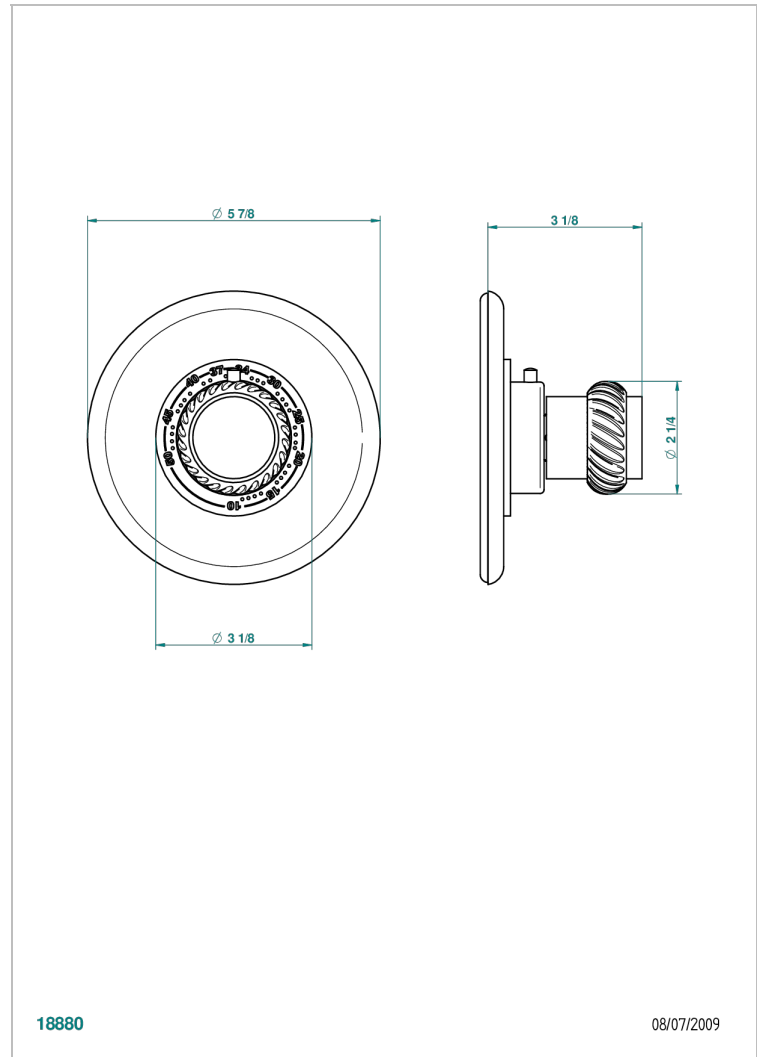

DIPLOMATE ROPED RINGS

U4C-15EN16EM

Trim plate and handle for eurotherm valve 8200/us & 8300/us

THG[®]
PARIS

18880

08/07/2009

CHARACTERISTIC

- Diplomat roped rings
- Trim plate and handle for eurotherm valve 8200/us & 8300/us