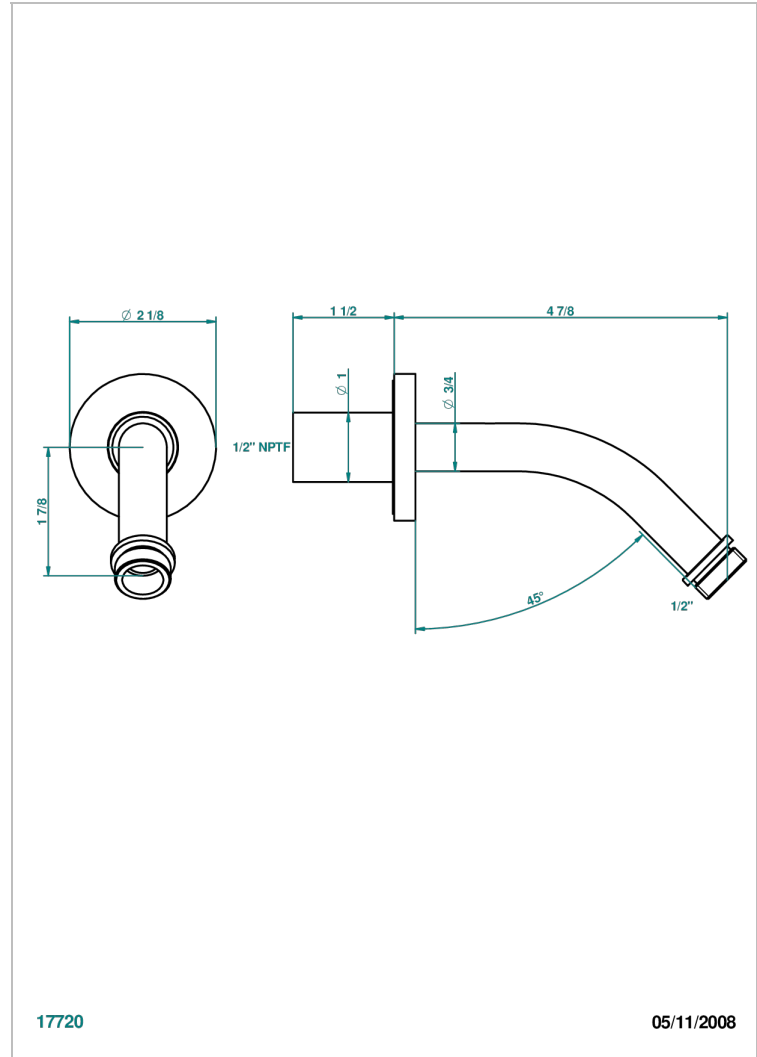

DIPLOMATE GROOVED RINGS

U4B-82/US

Horizontal shower arm, 45°, lg: 4" 3/4

THG[®]
PARIS

CHARACTERISTIC

- Diplomat grooved rings
- Horizontal shower arm, 45°, lg: 4" 3/4

AVAILABLE FINITIONS

Black nickel - D24
Blush PVD - H62
Brass color PVD - H49
Brown bronze color PVD - F33
Chrome polished - A02
Chrome polished / gold polished - G02