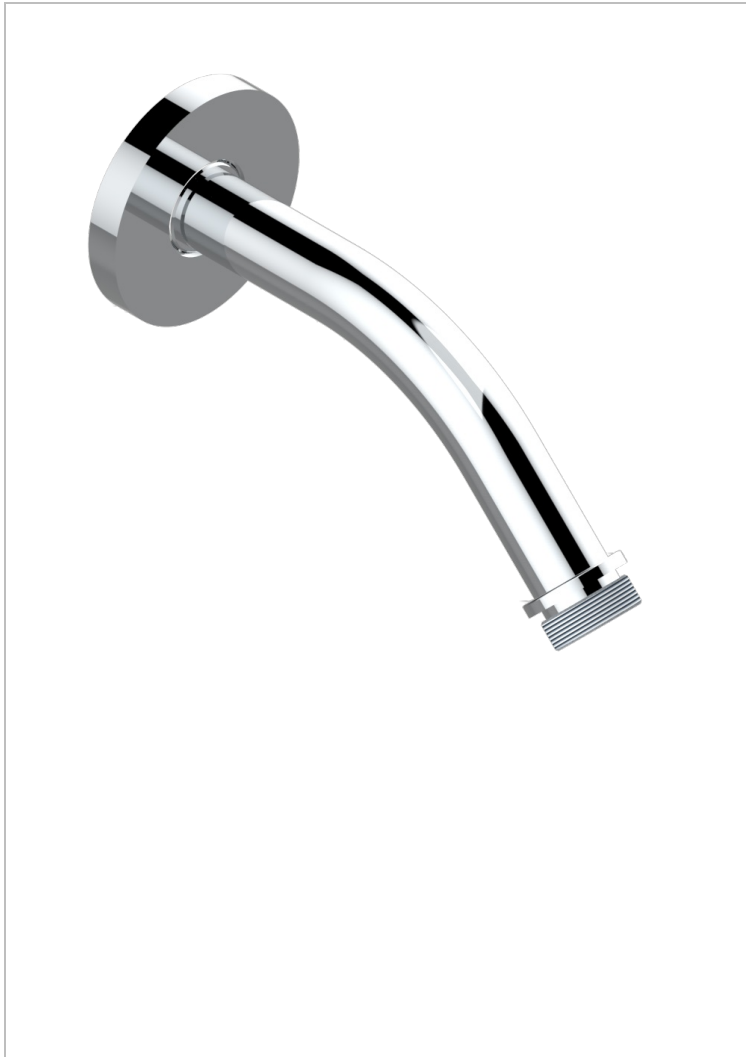

DIPLOMATE GROOVED RINGS

U4B-82/US

Horizontal shower arm, 45°, lg: 4" 3/4

THG[®]
PARIS

CHARACTERISTIC

- Diplomat grooved rings
- Horizontal shower arm, 45°, lg: 4" 3/4

AVAILABLE FINITIONS

Black nickel - D24
Blush PVD - H62
Brass color PVD - H49
Brown bronze color PVD - F33
Chrome polished - A02
Chrome polished / gold polished - G02

Copper antique matt, coated - H07
Gold color PVD - H52
Gold mat - F07
Gold polished - F01
Gold satiney - F03
Graphite PVD - H64

Light coated bronze - D01
Matt Umber PVD - H67
Matt blush PVD - H60
Matt brass color PVD - H50
Matt brown bronze color PVD - F34
Matt chrome (American satin) - C02

Matt gold color PVD - H53
Matt graphite PVD - H65
Matt nickel (American satin) - C01
Matt nickel color PVD - H56
Nickel antique / Sovereign - H28
Nickel color PVD - H55

Nickel polished - B01
Rose Gold - F27
Satin chrome - C03
Silver polished, antique - H03
Silver rhodium - F18
Soft gold - F30