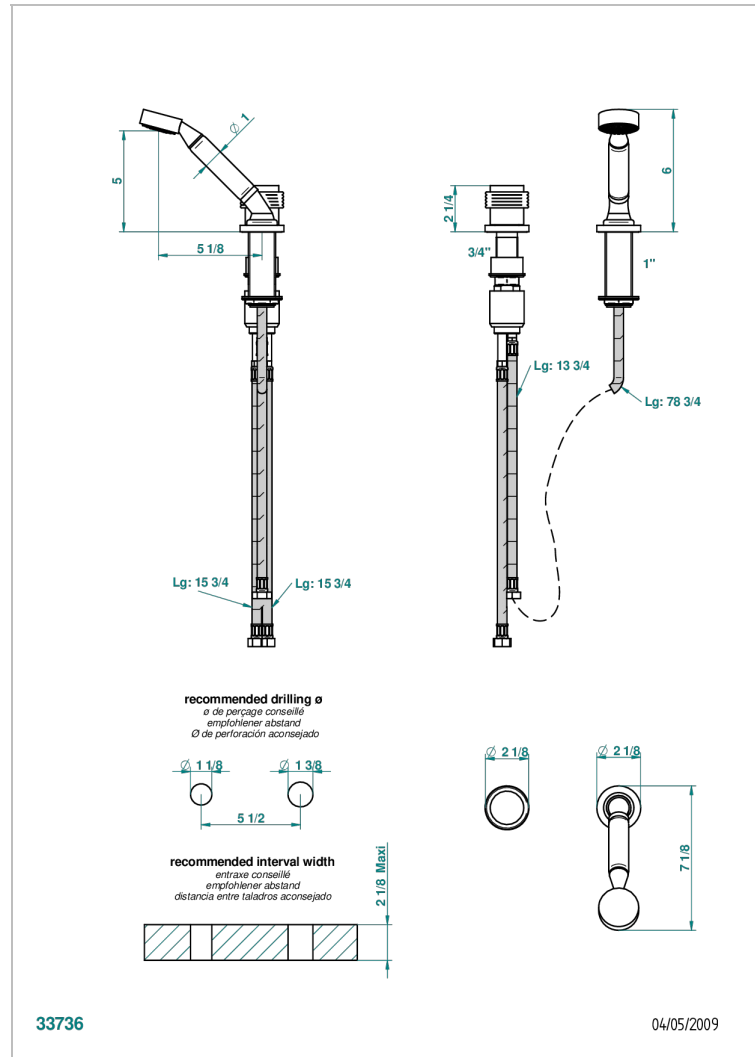

# DIPLOMATE GROOVED RINGS

U4B-6532/60A

Deck mounted mixer with handshower, progressive cartridge

## CHARACTERISTIC

- Diplomat grooved rings
- Deck mounted mixer with handshower, progressive cartridge