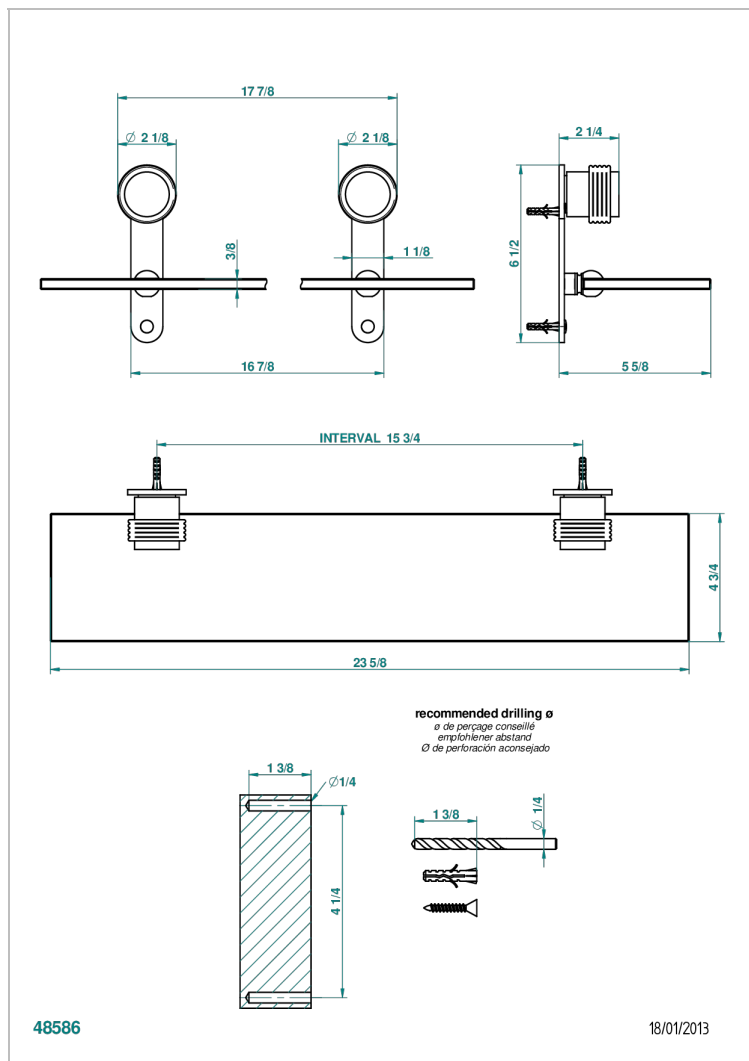

DIPLOMATE GROOVED RINGS

U4B-564

Glass shelf with brackets

CHARACTERISTIC

- Diplomate grooved rings
- Glass shelf with brackets

AVAILABLE FINITIONS

Black nickel - D24
Blush PVD - H62
Brass color PVD - H49
Brown bronze color PVD - F33
Chrome polished - A02
Chrome polished / gold polished - G02