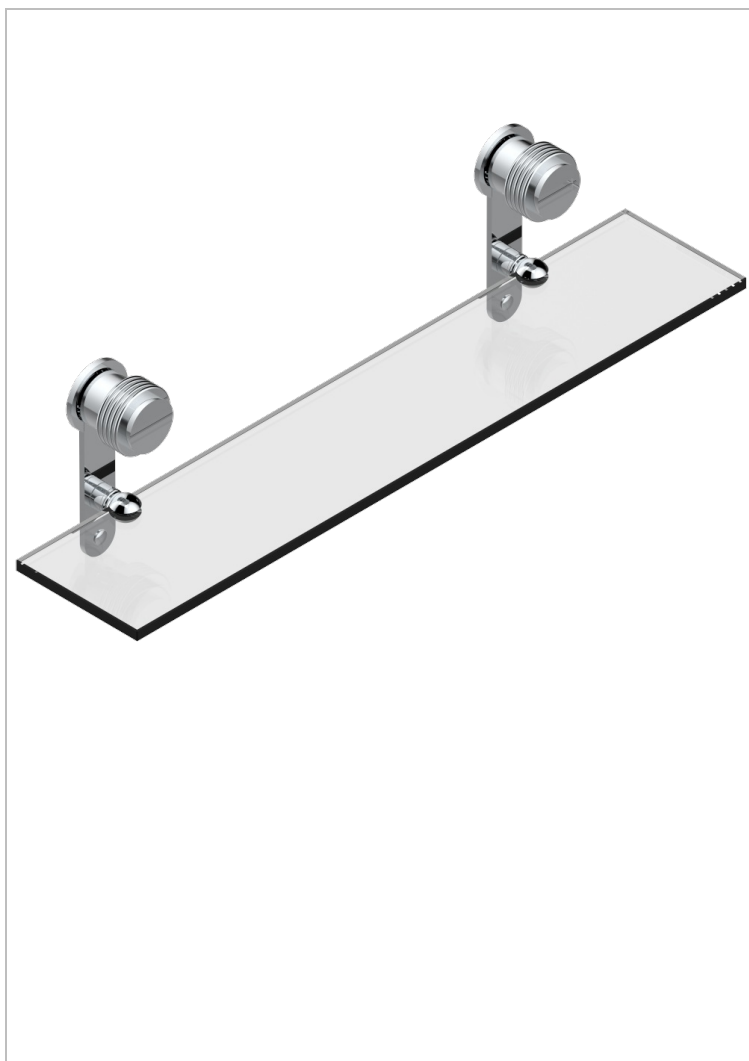

DIPLOMATE GROOVED RINGS

U4B-564

Glass shelf with brackets

CHARACTERISTIC

- Diplomate grooved rings
- Glass shelf with brackets

AVAILABLE FINITIONS

Black nickel - D24
Blush PVD - H62
Brass color PVD - H49
Brown bronze color PVD - F33
Chrome polished - A02
Chrome polished / gold polished - G02

Copper antique matt, coated - H07
Gold color PVD - H52
Gold mat - F07
Gold polished - F01
Gold satiney - F03
Graphite PVD - H64

Light coated bronze - D01
Matt Umber PVD - H67
Matt blush PVD - H60
Matt brass color PVD - H50
Matt brown bronze color PVD - F34
Matt chrome (American satin) - C02

Matt gold color PVD - H53
Matt graphite PVD - H65
Matt nickel (American satin) - C01
Matt nickel color PVD - H56
Nickel antique / Sovereign - H28
Nickel color PVD - H55

Nickel polished - B01
Rose Gold - F27
Satin chrome - C03
Silver polished, antique - H03
Silver rhodium - F18
Soft gold - F30