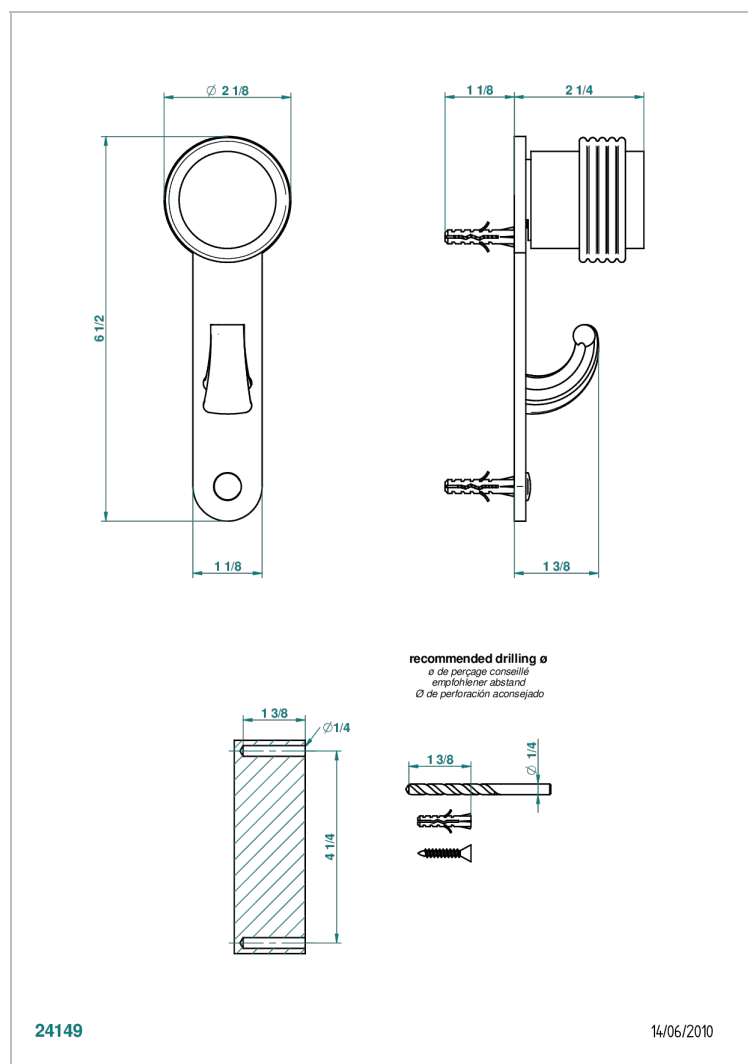

DIPLOMATE GROOVED RINGS

U4B-508

Robe hook single small

CHARACTERISTIC

- Diplomate grooved rings
- Robe hook single small

AVAILABLE FINITIONS

Black nickel - D24
 Blush PVD - H62
 Brass color PVD - H49
 Brown bronze color PVD - F33
 Chrome polished - A02
 Chrome polished / gold polished - G02