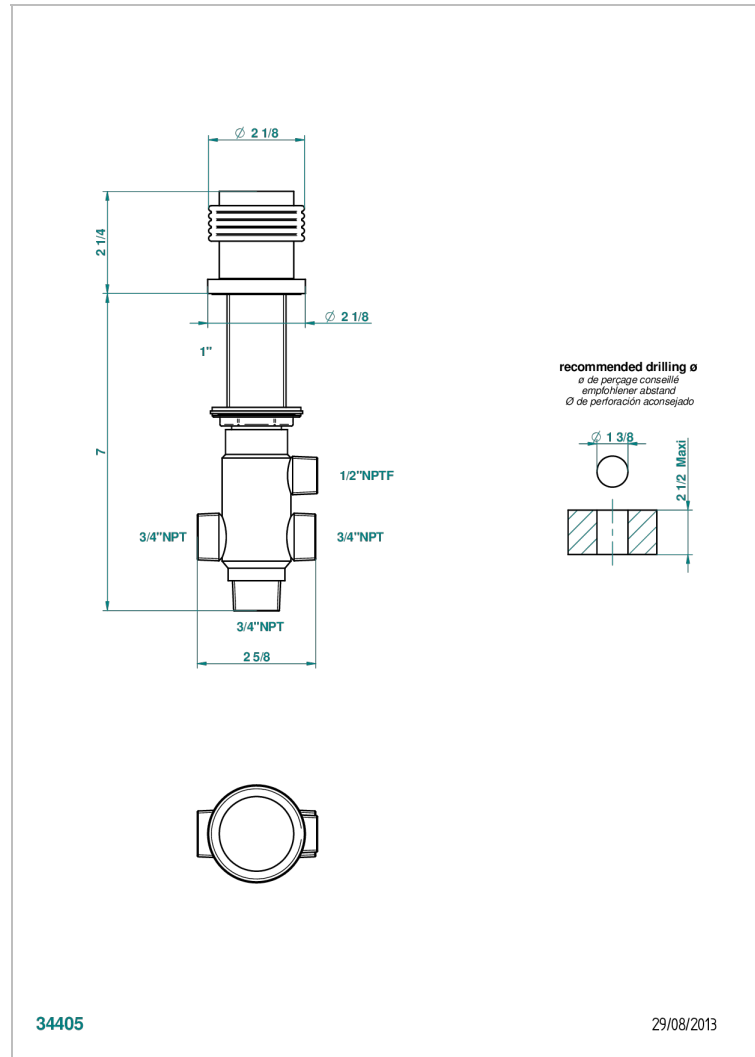

DIPLOMATE GROOVED RINGS

U4B-504VGUS

2-function deck diverter with trim

CHARACTERISTIC

- Diplomate grooved rings
- 2-function deck diverter with trim

AVAILABLE FINITIONS

Black nickel - D24
Blush PVD - H62
Brass color PVD - H49
Brown bronze color PVD - F33
Chrome polished - A02
Chrome polished / gold polished - G02