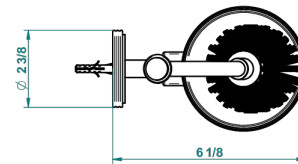

DIPLOMATE GROOVED RINGS

U4B-4720

Wall mounted toilet brush holder

THG®
PARIS

23951

14/01/2016

CHARACTERISTIC

- Diplomate grooved rings
- Wall mounted toilet brush holder

AVAILABLE FINITIONS

Black nickel - D24

Blush PVD - H62

Brass color PVD - H49

Brown bronze color PVD - F33

Chrome polished - A02

Chrome polished / gold polished - G02

Copper antique matt, coated - H07

Gold color PVD - H52

Gold mat - F07

Gold polished - F01

Gold satiny - F03

Graphite PVD - H64

Light coated bronze - D01

Matt Umber PVD - H67

Matt blush PVD - H60

Matt brass color PVD - H50

Matt brown bronze color PVD - F34

Matt chrome (American satin) - C02

Matt gold color PVD - H53

Matt graphite PVD - H65

Matt nickel (American satin) - C01

Matt nickel color PVD - H56

Nickel antique / Sovereign - H28

Nickel color PVD - H55

Nickel polished - B01

Rose Gold - F27

Satin chrome - C03

Silver polished, antique - H03

Silver rhodium - F18

Soft gold - F30