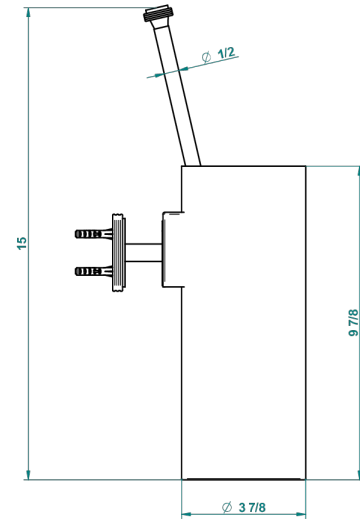

DIPLOMATE GROOVED RINGS

U4B-4720

Wall mounted toilet brush holder

THG®
PARIS

23951

14/01/2016

CHARACTERISTIC

- Diplomate grooved rings
- Wall mounted toilet brush holder

AVAILABLE FINITIONS

Black nickel - D24

Blush PVD - H62

Brass color PVD - H49

Brown bronze color PVD - F33

Chrome polished - A02

Chrome polished / gold polished - G02

Copper antique matt, coated - H07

Gold color PVD - H52

Gold mat - F07

Gold polished - F01

Gold satiny - F03

Graphite PVD - H64

Light coated bronze - D01

Matt Umber PVD - H67

Matt blush PVD - H60

Matt brass color PVD - H50

Matt brown bronze color PVD - F34

Matt chrome (American satin) - C02

Matt gold color PVD - H53

Matt graphite PVD - H65

Matt nickel (American satin) - C01

Matt nickel color PVD - H56

Nickel antique / Sovereign - H28

Nickel color PVD - H55

Nickel polished - B01

Rose Gold - F27

Satin chrome - C03

Silver polished, antique - H03

Silver rhodium - F18

Soft gold - F30