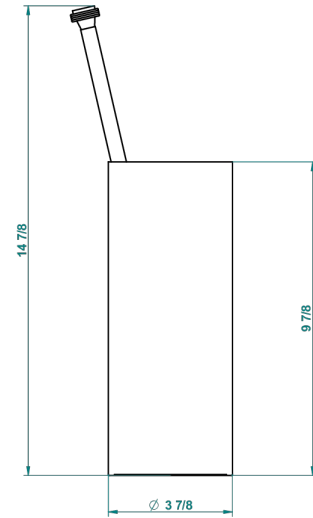

DIPLOMATE GROOVED RINGS

U4B-4700

Free standing toilet brush holder

THG[®]
PARIS

21059

06/10/2015

CHARACTERISTIC

- Diplomate grooved rings
- Free standing toilet brush holder