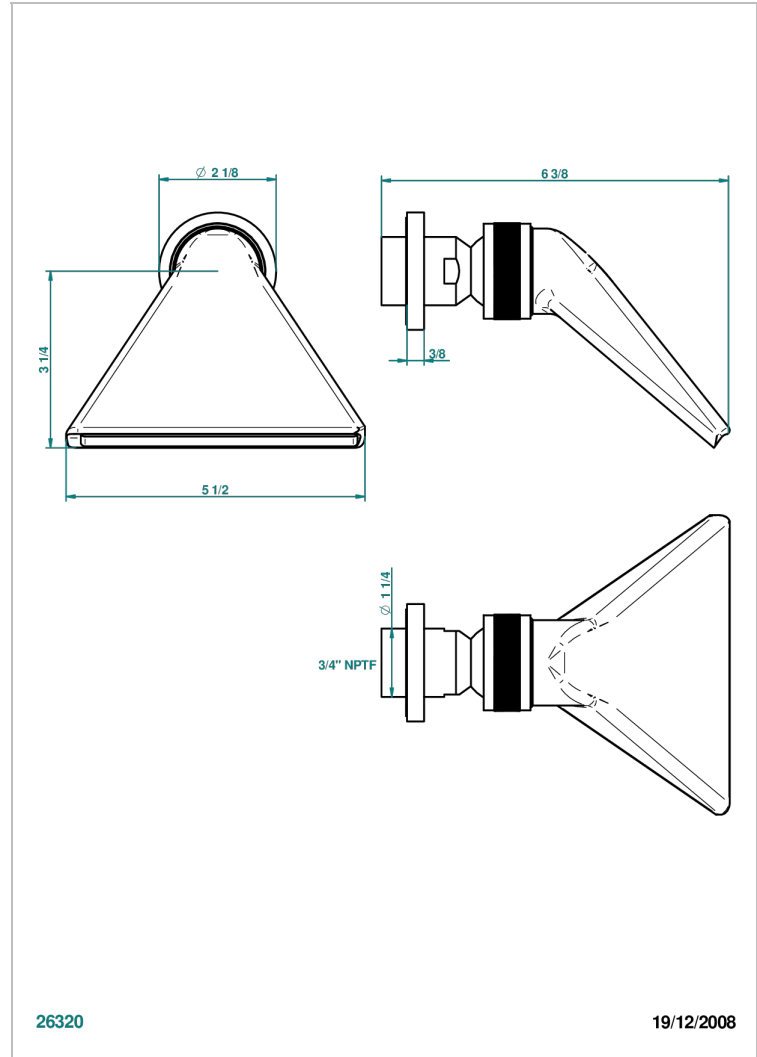

DIPLOMATE GROOVED RINGS

U4B-3640/US

Shower head, cast deluge with 3/4" connection

CHARACTERISTIC

- Diplomat grooved rings
- Shower head, cast deluge with 3/4" connection

AVAILABLE FINITIONS

Black nickel - D24
Blush PVD - H62
Brass color PVD - H49
Brown bronze color PVD - F33
Chrome polished - A02
Chrome polished / gold polished - G02