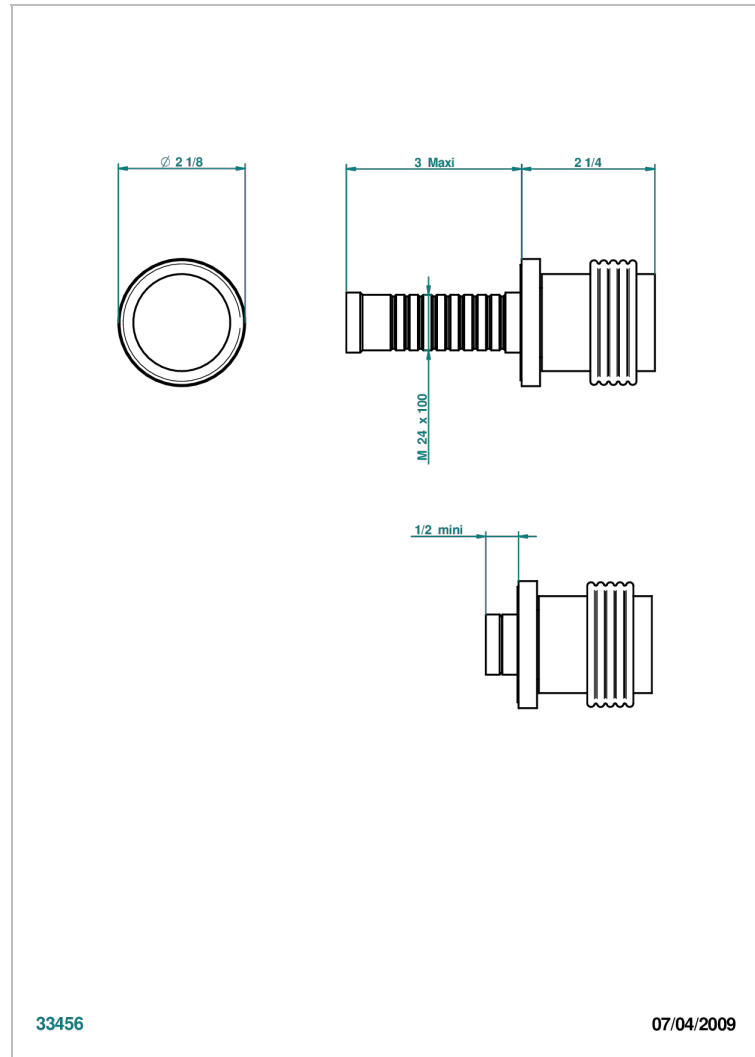

# DIPLOMATE GROOVED RINGS

U4B-30B

Wall volume control 30 & 32 trim

THG<sup>®</sup>  
PARIS

## CHARACTERISTIC

- Diplomat grooved rings
- Wall volume control 30 & 32 trim

## RELATED SKU'S

- Ref. G00-32CUSA 3/4" Volume control wall valve with ceramic cartridge
- Ref. G00-32HUSA 3/4" Volume control wall valve with ceramic cartridge counterclockwise
- Ref. G00-30CUSA 1/2" volume control wall valve with ceramic cartridge
- Ref. G00-30HUSA 1/2" Volume control wall valve with ceramic cartridge counterclockwise

Nickel antique / Sovereign - H28

Nickel color PVD - H55

Nickel polished - B01

Rose Gold - F27

Satin chrome - C03

Silver polished, antique - H03

Silver rhodium - F18

Soft gold - F30