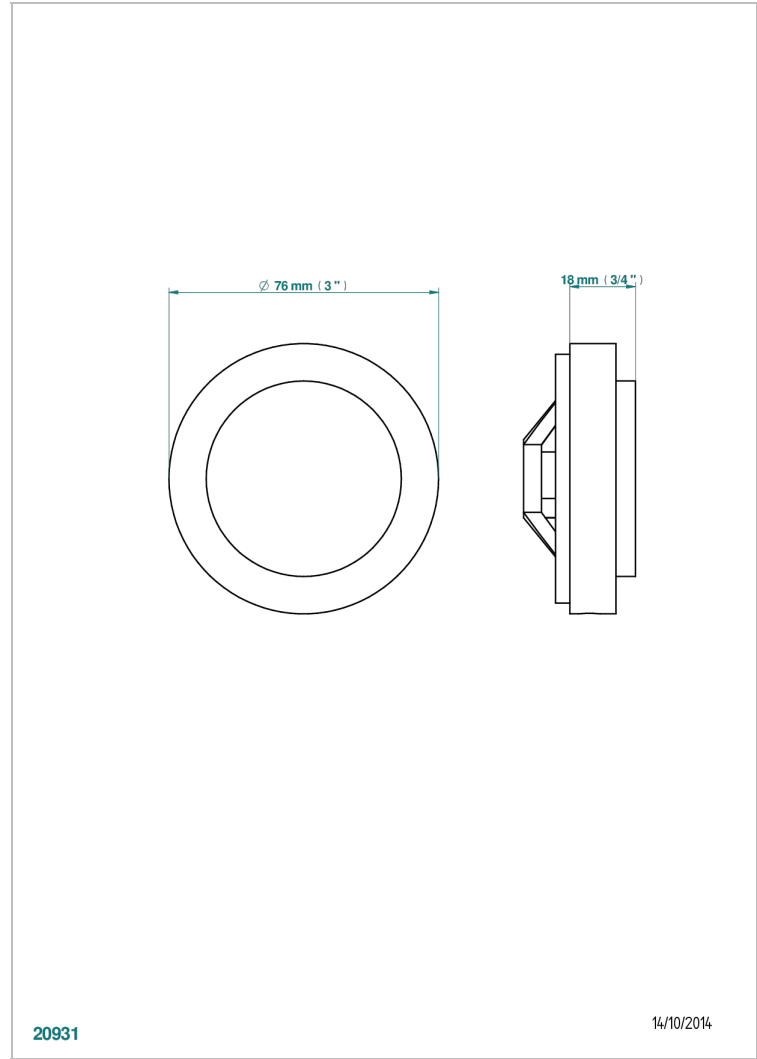

DIPLOMATE GROOVED RINGS

U4B-301GEBUS

Control knob for Geberit waste overflow

CHARACTERISTIC

- Diplomat grooved rings
- Control knob for Geberit waste overflow

AVAILABLE FINITIONS

Black nickel - D24
Blush PVD - H62
Brass color PVD - H49
Brown bronze color PVD - F33
Chrome polished - A02
Chrome polished / gold polished - G02