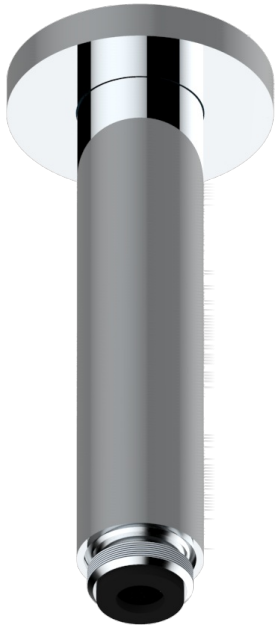

DIPLOMATE SMOOTH RINGS

U4A-82V/US

Vertical shower arm ceiling mounted 1/2" connection

THG[®]
PARIS

17725

21/09/2015

CHARACTERISTIC

- Diplomat smooth rings
- Vertical shower arm ceiling mounted 1/2" connection

AVAILABLE FINITIONS

Black nickel - D24

Blush PVD - H62

Brass color PVD - H49

Brown bronze color PVD - F33

Chrome polished - A02

Chrome polished / gold polished - G02

Copper antique matt, coated - H07

Gold color PVD - H52

Gold mat - F07

Gold polished - F01

Gold satiney - F03

Graphite PVD - H64

Light coated bronze - D01

Matt Umber PVD - H67

Matt blush PVD - H60

Nickel antique / Sovereign - H28

Nickel color PVD - H55

Nickel polished - B01

Rose Gold - F27

Satin chrome - C03

Silver polished, antique - H03

Silver rhodium - F18

Soft gold - F30