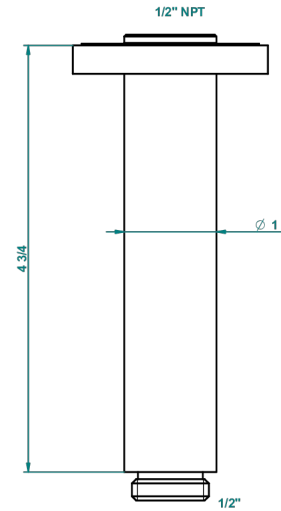

DIPLOMATE SMOOTH RINGS

U4A-82V/US

Vertical shower arm ceiling mounted 1/2" connection

THG[®]
PARIS

17725

21/09/2015

CHARACTERISTIC

- Diplomat smooth rings
- Vertical shower arm ceiling mounted 1/2" connection