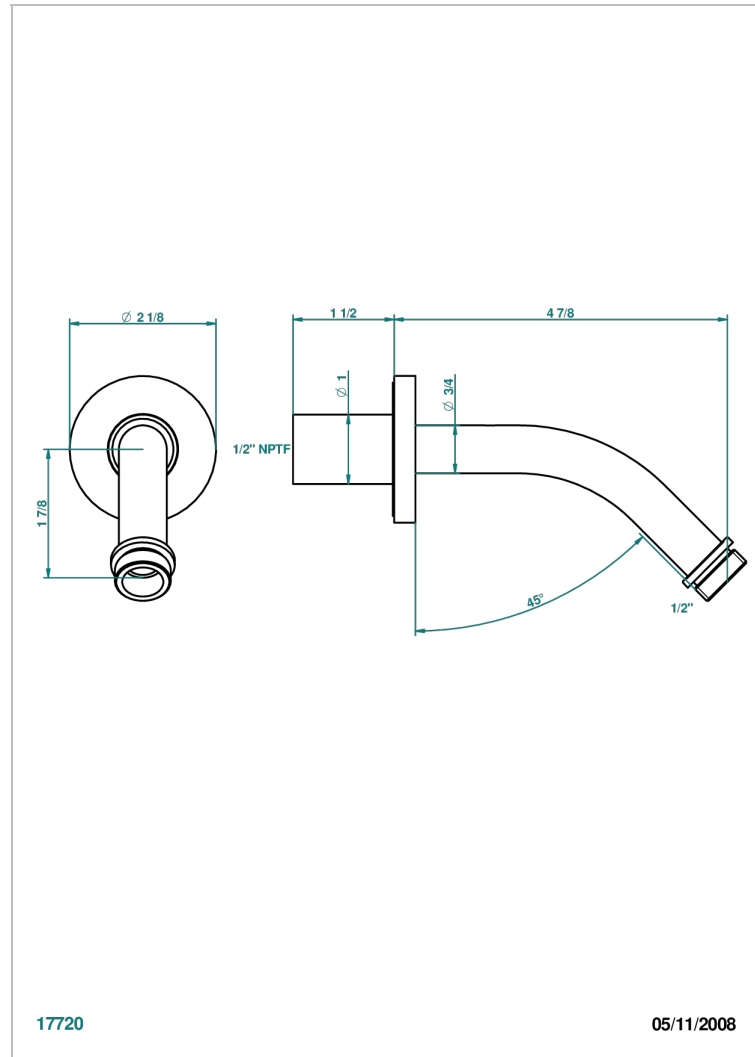

# DIPLOMATE SMOOTH RINGS

U4A-82/US

Horizontal shower arm, 45°, lg: 4" 3/4

THG<sup>®</sup>  
PARIS

## CHARACTERISTIC

- Diplomat smooth rings
- Horizontal shower arm, 45°, lg: 4" 3/4