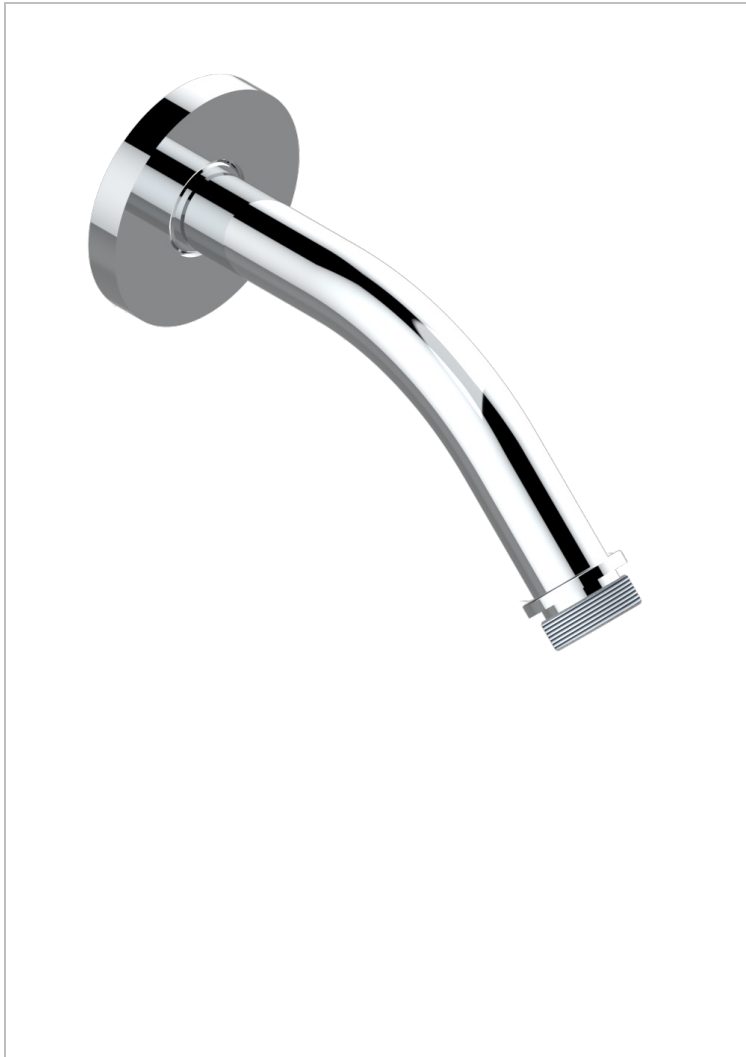

# DIPLOMATE SMOOTH RINGS

U4A-82/US

Horizontal shower arm, 45°, lg: 4" 3/4

THG<sup>®</sup>  
PARIS

## CHARACTERISTIC

- Diplomat smooth rings
- Horizontal shower arm, 45°, lg: 4" 3/4

## AVAILABLE FINITIONS

Black nickel - D24  
Blush PVD - H62  
Brass color PVD - H49  
Brown bronze color PVD - F33  
Chrome polished - A02  
Chrome polished / gold polished - G02

Copper antique matt, coated - H07  
Gold color PVD - H52  
Gold mat - F07  
Gold polished - F01  
Gold satiney - F03  
Graphite PVD - H64