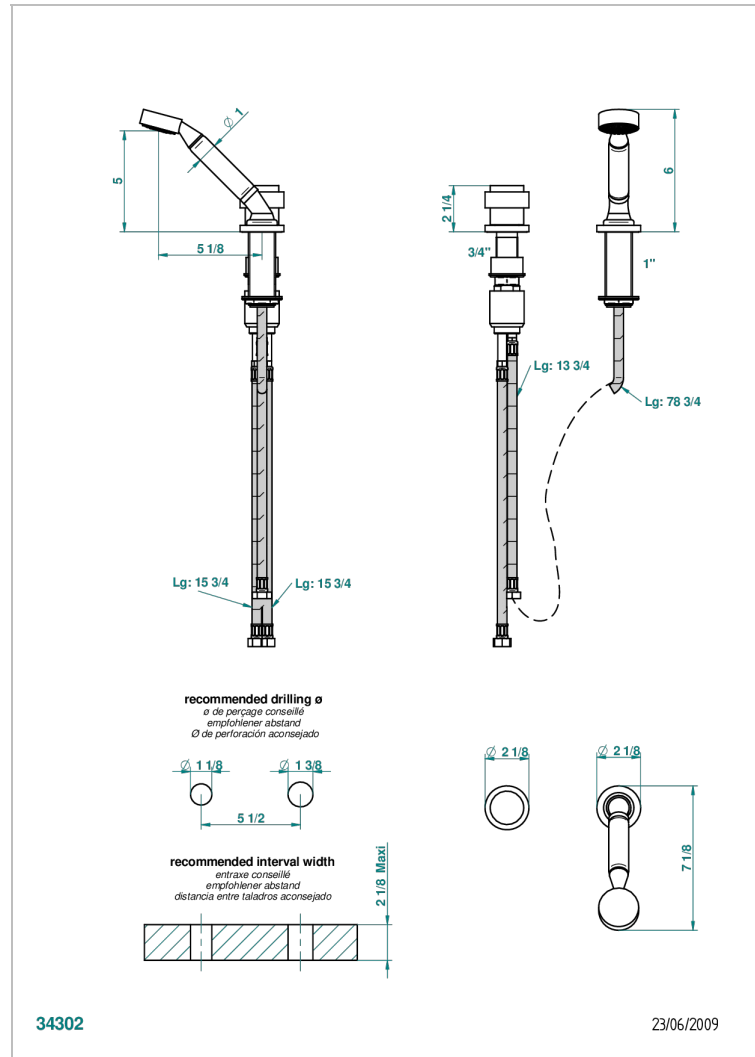

DIPLOMATE SMOOTH RINGS

U4A-6532/60A

Deck mounted mixer with handshower, progressive cartridge

CHARACTERISTIC

- Diplomat smooth rings
- Deck mounted mixer with handshower, progressive cartridge

TECHNICAL SPECS

- Recommandé : 3 bars (max. 5 bars) - Advised : 43,5 psi (max. 72 psi)
- 9,5 l/min à 3 bars (2.5 gpm at 43.5 psi)

AVAILABLE FINITIONS

Black nickel - D24

Blush PVD - H62

Brass color PVD - H49

Brown bronze color PVD - F33