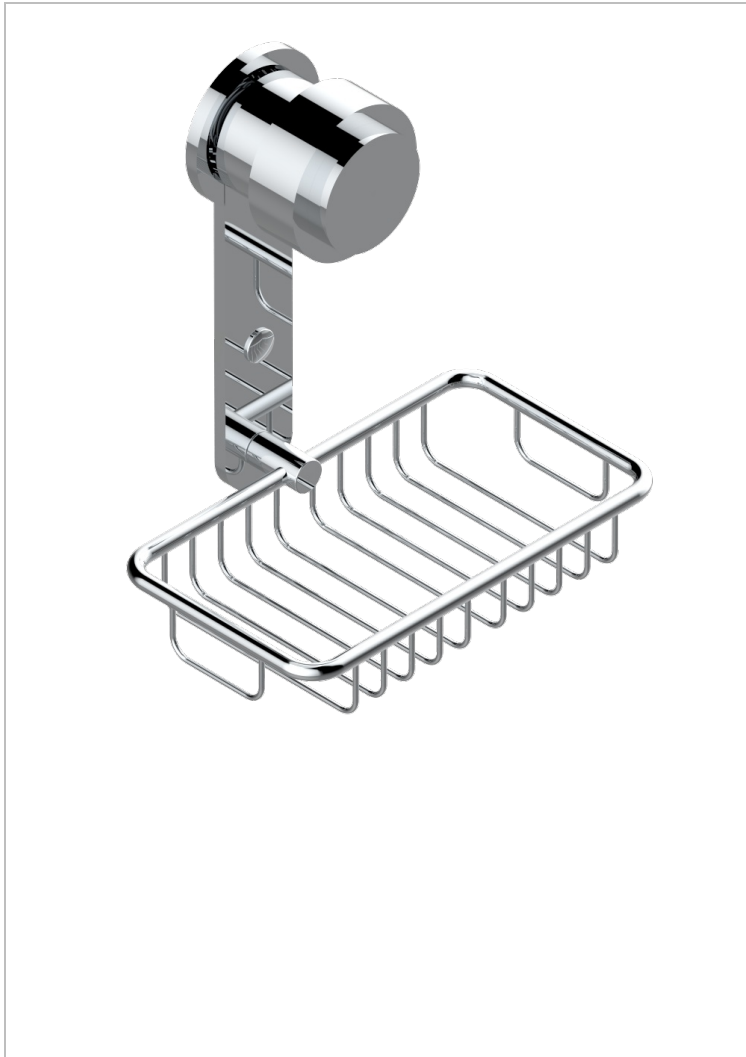

DIPLOMATE SMOOTH RINGS

U4A-620

Soap basket, wall mounted 6"1/4 x 3"5/8

CHARACTERISTIC

- Diplomate smooth rings
- Soap basket, wall mounted 6"1/4 x 3"5/8

AVAILABLE FINITIONS

Black nickel - D24

Blush PVD - H62