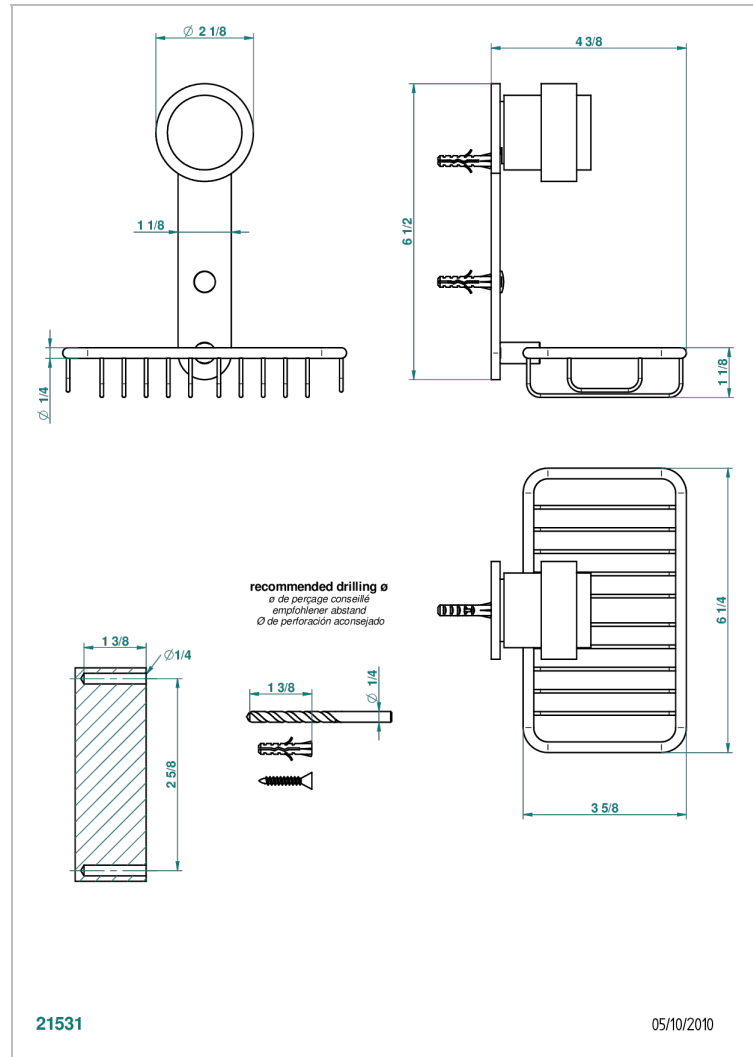

DIPLOMATE SMOOTH RINGS

U4A-620

Soap basket, wall mounted 6"1/4 x 3"5/8

CHARACTERISTIC

- Diplomate smooth rings
- Soap basket, wall mounted 6"1/4 x 3"5/8

AVAILABLE FINITIONS

Black nickel - D24

Blush PVD - H62