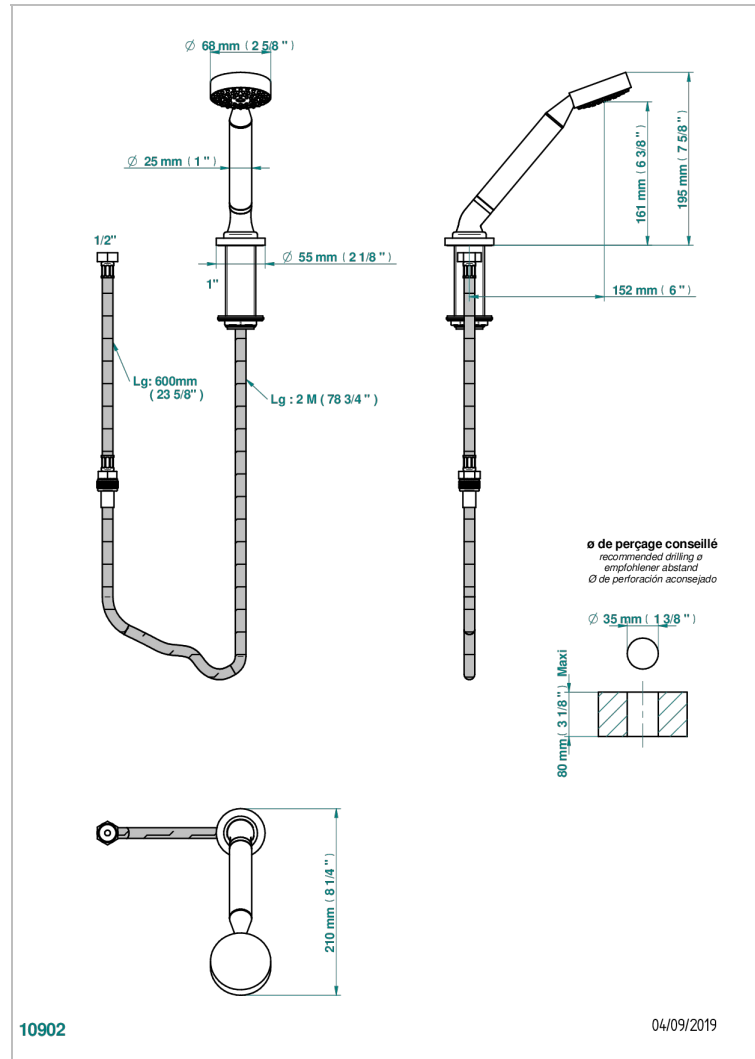

DIPLOMATE SMOOTH RINGS

U4A-60A

Deck mounted hand shower, with hose

CHARACTERISTIC

- Diplomate smooth rings
- Deck mounted hand shower, with hose

TECHNICAL SPECS

- Recommandé : 3 bars (max. 5 bars) - Advised : 43,5 psi (max. 72 psi)
- 9,5 l/min à 3 bars (2.5 gpm at 43.5 psi)

AVAILABLE FINITIONS

Black nickel - D24
Blush PVD - H62
Brass color PVD - H49
Brown bronze color PVD - F33
Chrome polished - A02
Chrome polished / gold polished - G02

Copper antique matt, coated - H07
Gold color PVD - H52
Gold mat - F07
Gold polished - F01
Gold satiney - F03
Graphite PVD - H64