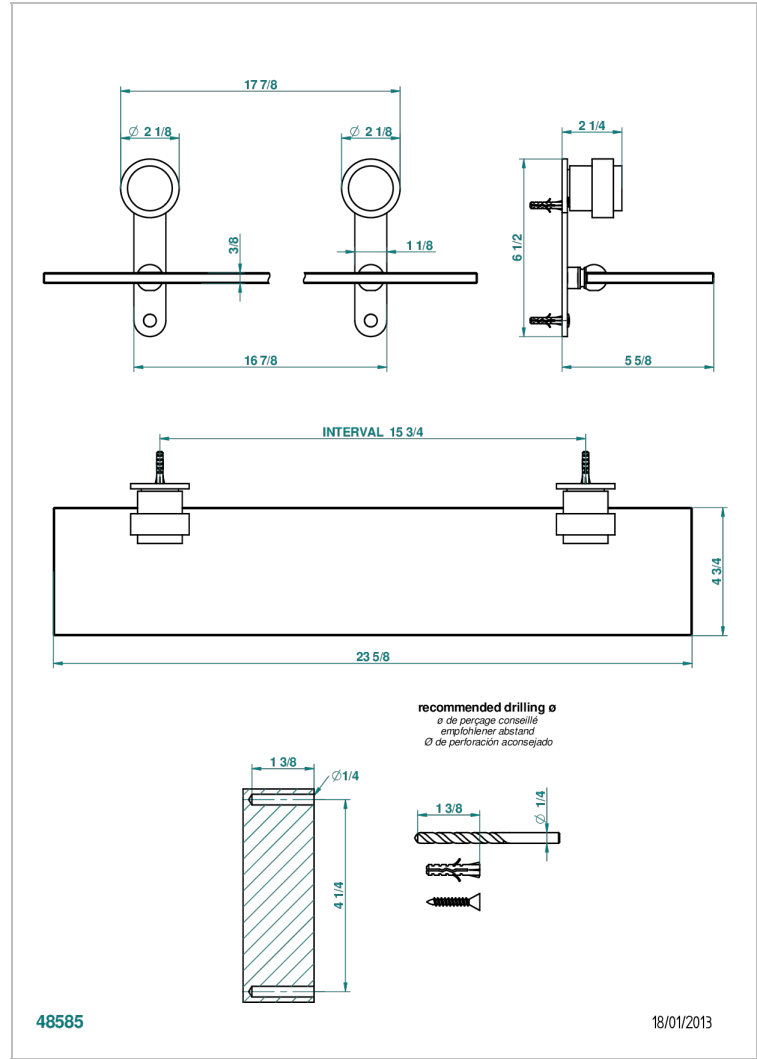

# DIPLOMATE SMOOTH RINGS

U4A-564

Glass shelf with brackets