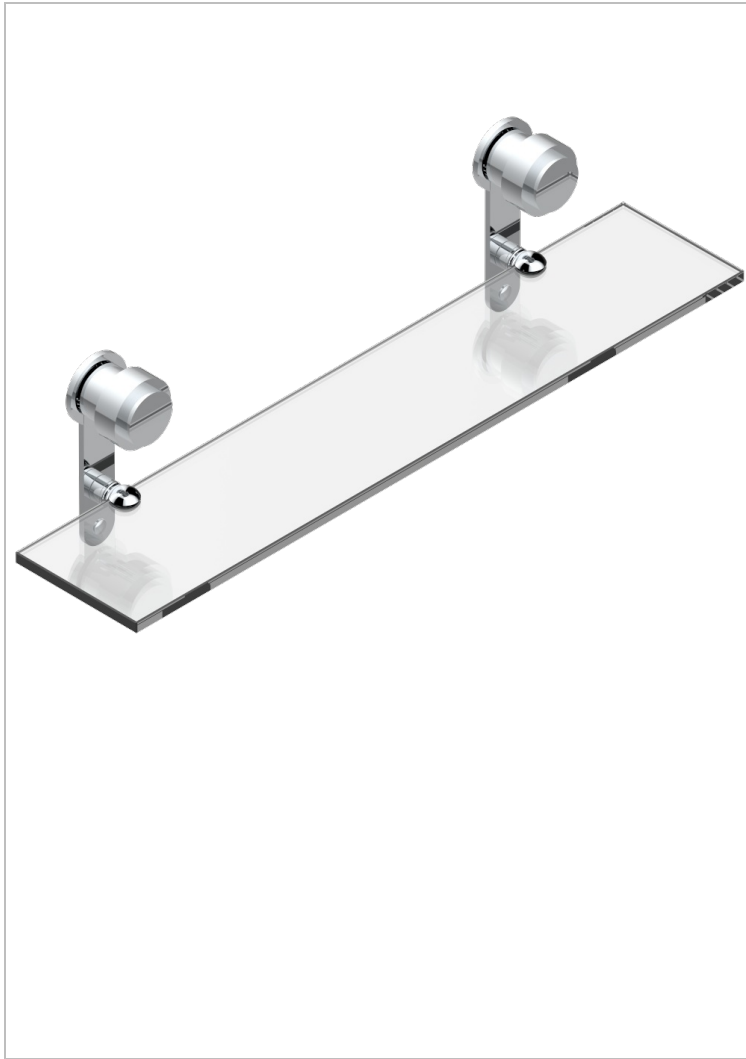

# DIPLOMATE SMOOTH RINGS

U4A-564

Glass shelf with brackets

## CHARACTERISTIC

- Diplomate smooth rings
- Glass shelf with brackets

## AVAILABLE FINITIONS

Black nickel - D24  
 Blush PVD - H62  
 Brass color PVD - H49  
 Brown bronze color PVD - F33  
 Chrome polished - A02  
 Chrome polished / gold polished - G02

Copper antique matt, coated - H07  
 Gold color PVD - H52  
 Gold mat - F07  
 Gold polished - F01  
 Gold satiney - F03  
 Graphite PVD - H64