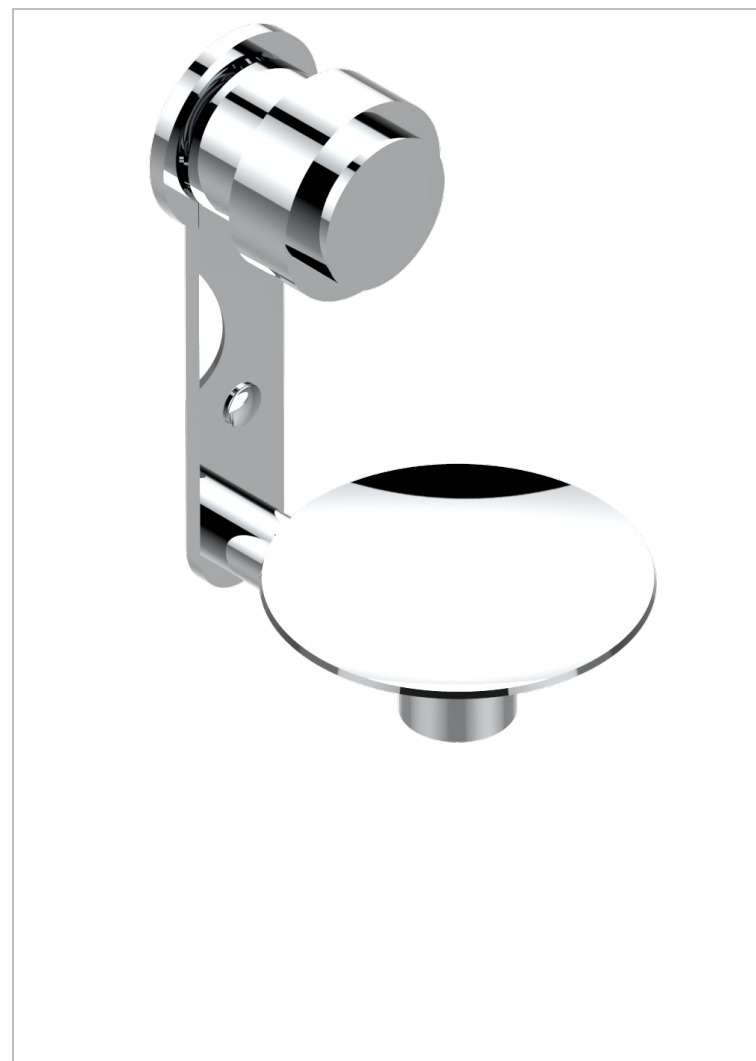

DIPLOMATE SMOOTH RINGS

U4A-546

Soap dish, wall mounted, 4" diameter

25151

19/07/2016

CHARACTERISTIC

- Diplomat smooth rings
- Soap dish, wall mounted, 4" diameter

AVAILABLE FINITIONS

Black nickel - D24

Blush PVD - H62

Brass color PVD - H49

Brown bronze color PVD - F33

Chrome polished - A02

Chrome polished / gold polished - G02

Copper antique matt, coated - H07

Gold color PVD - H52

Nickel color PVD - H55

Nickel polished - B01

Rose Gold - F27

Satin chrome - C03

Silver polished, antique - H03

Silver rhodium - F18

Soft gold - F30