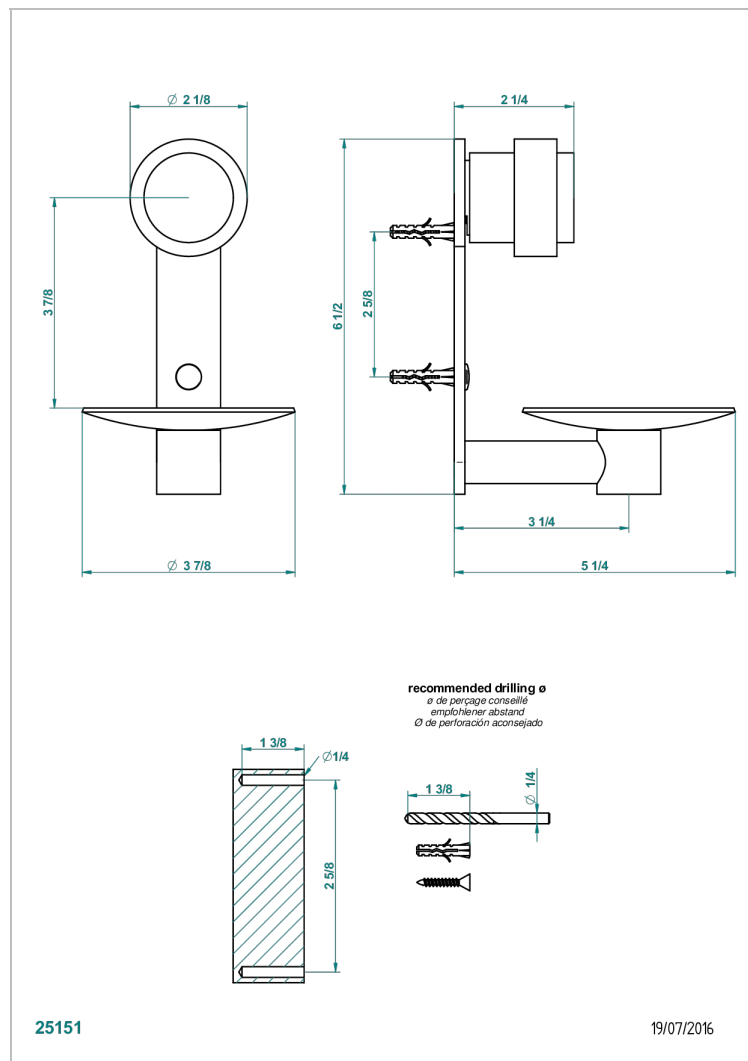

DIPLOMATE SMOOTH RINGS

U4A-546

Soap dish, wall mounted, 4" diameter

25151

19/07/2016

CHARACTERISTIC

- Diplomat smooth rings
- Soap dish, wall mounted, 4" diameter

AVAILABLE FINITIONS