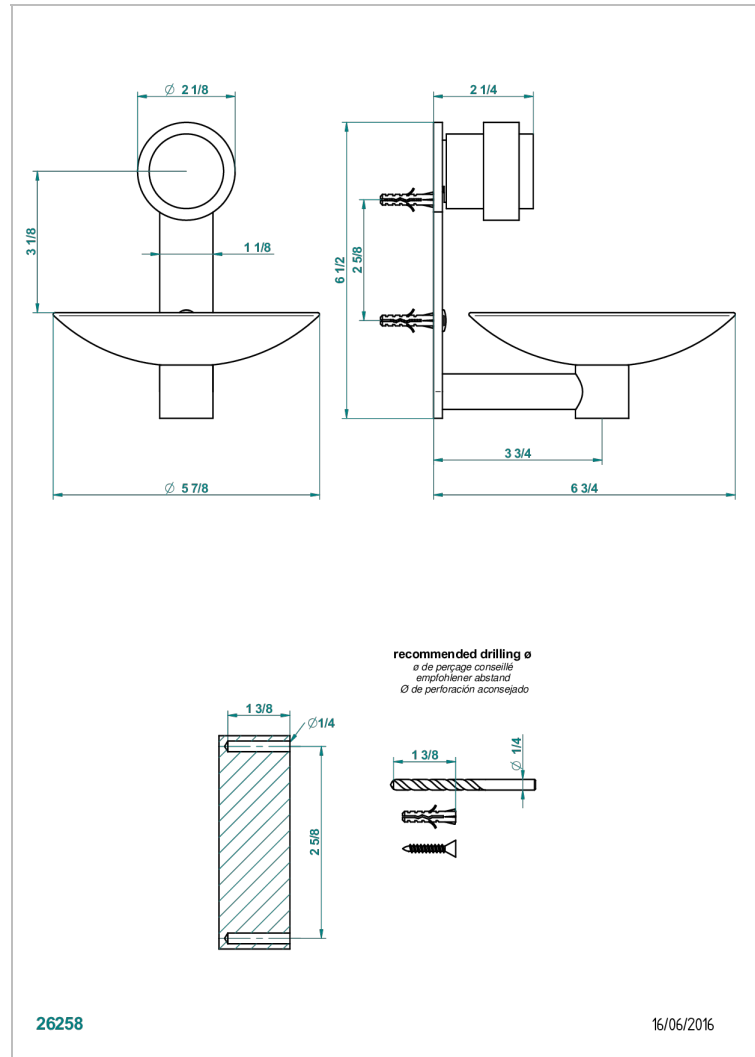

DIPLOMATE SMOOTH RINGS

U4A-546GM

Soap dish, wall mounted, 6" diameter

CHARACTERISTIC

- Diplomate smooth rings
- Soap dish, wall mounted, 6" diameter

AVAILABLE FINITIONS

Black nickel - D24
 Blush PVD - H62
 Brass color PVD - H49
 Brown bronze color PVD - F33
 Chrome polished - A02
 Chrome polished / gold polished - G02