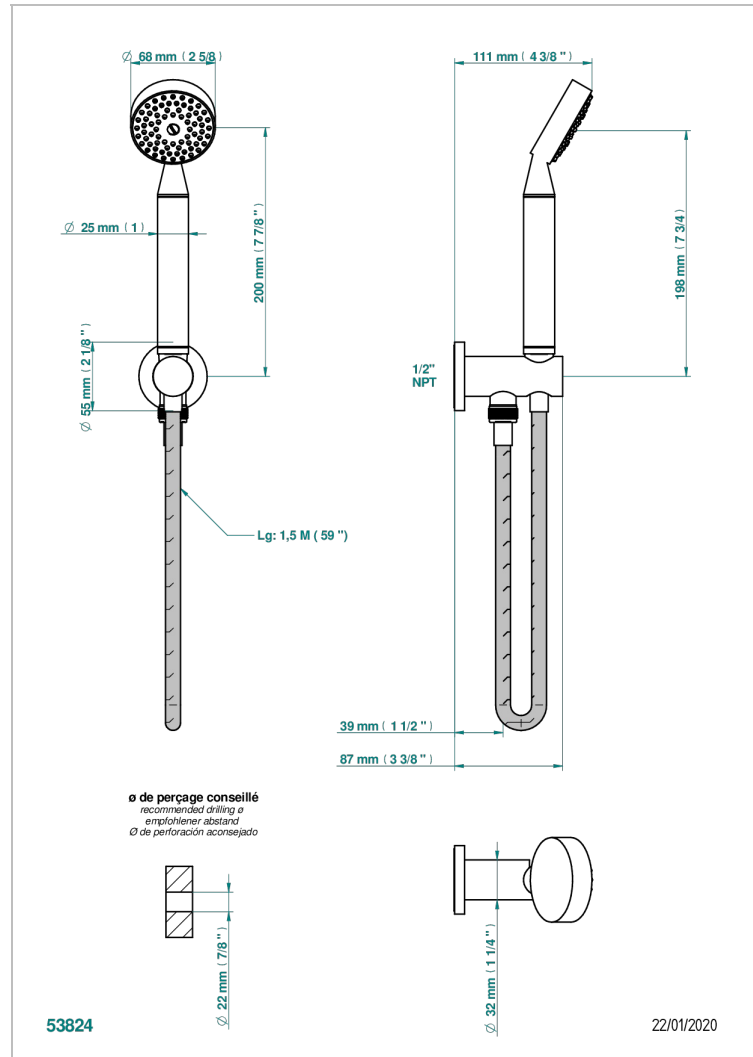

DIPLOMATE SMOOTH RINGS

U4A-54/US

Wall mounted handshower with integrated fixed hook

CHARACTERISTIC

- Diplomate smooth rings
- Wall mounted handshower with integrated fixed hook

TECHNICAL SPECS

- Recommandé : 3 bars (max. 5 bars) - Advised : 43,5 psi (max. 72 psi)
- 9,5 l/min à 3 bars (2.5 gpm at 43.5 psi)

AVAILABLE FINITIONS

Black nickel - D24

Blush PVD - H62

Brass color PVD - H49

Brown bronze color PVD - F33

Chrome polished - A02

Chrome polished / gold polished - G02

Copper antique matt, coated - H07

Nickel antique / Sovereign - H28

Nickel color PVD - H55

Nickel polished - B01

Rose Gold - F27

Satin chrome - C03

Silver polished, antique - H03

Silver rhodium - F18

Soft gold - F30