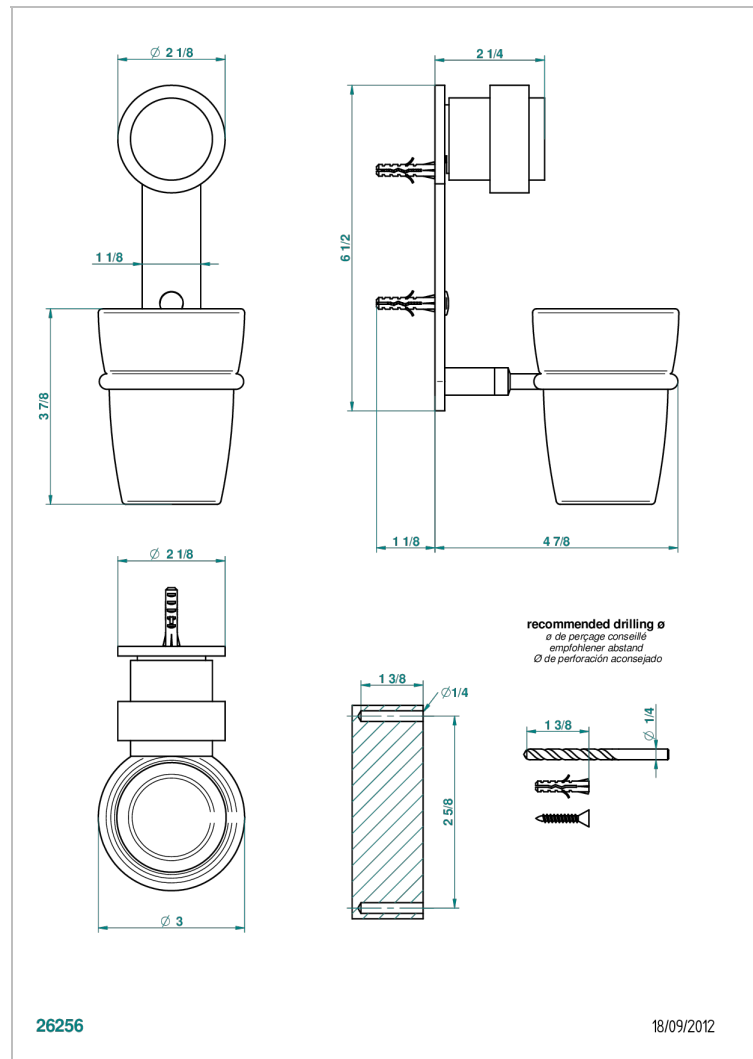

DIPLOMATE SMOOTH RINGS

U4A-536

Tumbler holder, wall mounted

THG[®]
PARIS

CHARACTERISTIC

- Diplomate smooth rings
- Tumbler holder, wall mounted

AVAILABLE FINITIONS

Black nickel - D24
Blush PVD - H62
Brass color PVD - H49
Brown bronze color PVD - F33
Chrome polished - A02
Chrome polished / gold polished - G02