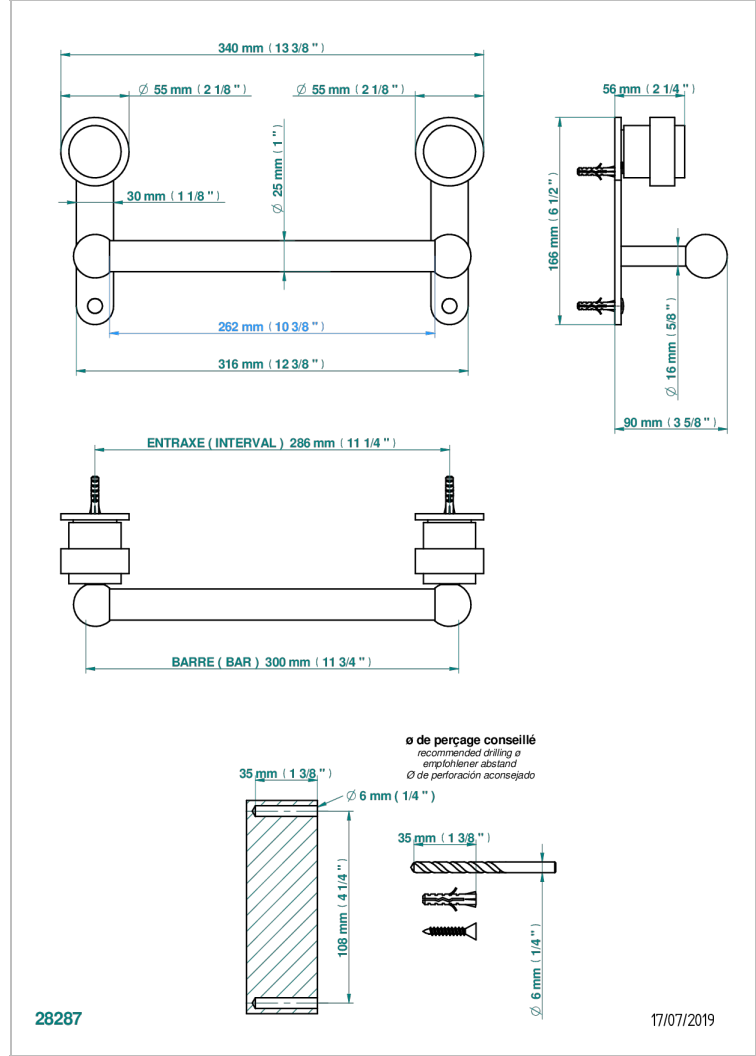

# DIPLOMATE SMOOTH RINGS

U4A-527

Towel bar, 1" dia, 11 3/4" long

## CHARACTERISTIC

- Diplomate smooth rings
- Towel bar, 1" dia, 11 3/4" long