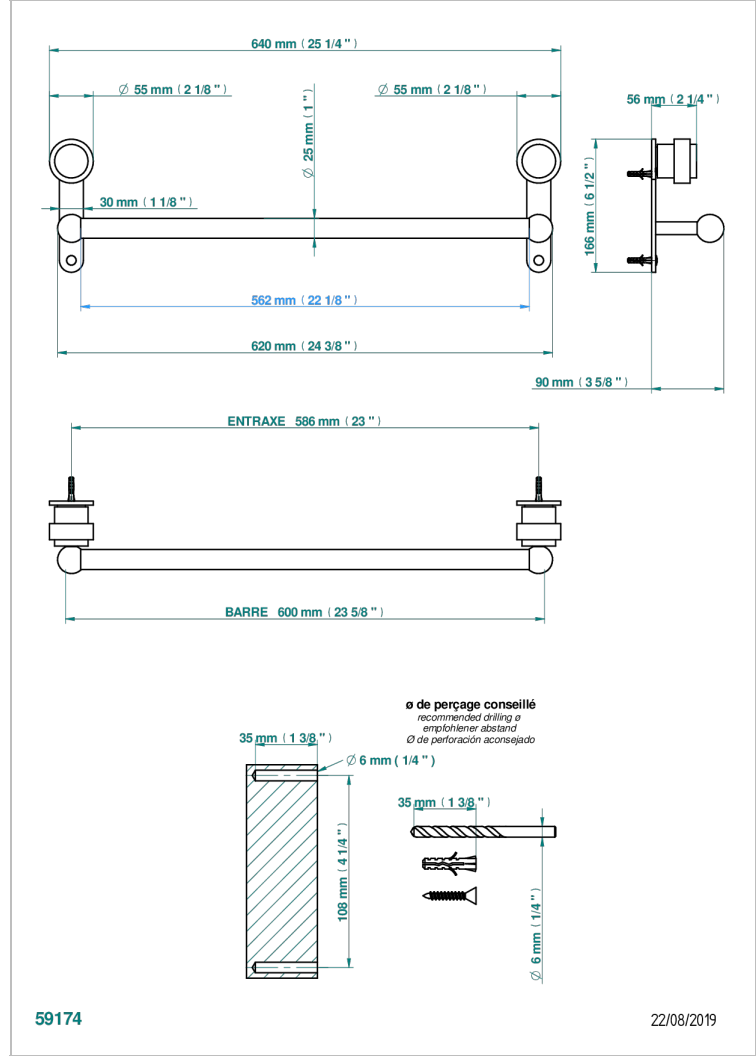

# DIPLOMATE SMOOTH RINGS

U4A-526/60

Towel bar, 24" long

## CHARACTERISTIC

- Diplomate smooth rings
- Towel bar, 24" long