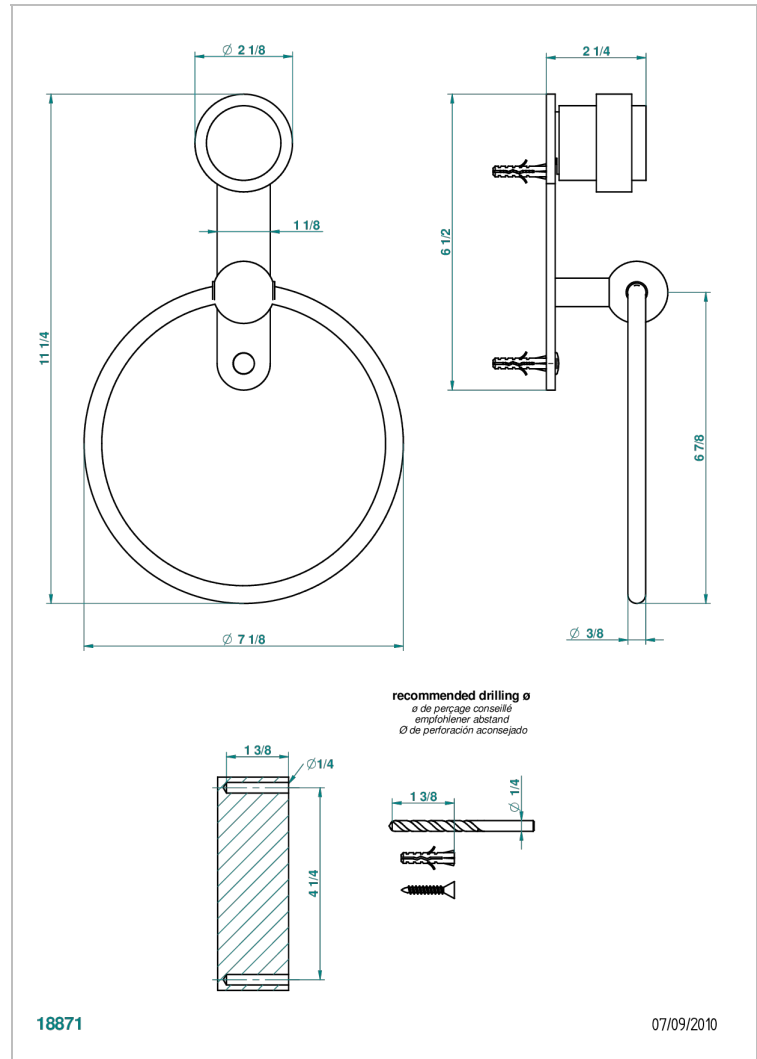

DIPLOMATE SMOOTH RINGS

U4A-504N

Towel ring

CHARACTERISTIC

- Diplomate smooth rings
- Towel ring

AVAILABLE FINITIONS

Black nickel - D24
 Blush PVD - H62
 Brass color PVD - H49
 Brown bronze color PVD - F33
 Chrome polished - A02
 Chrome polished / gold polished - G02

Matt gold color PVD - H53
 Matt graphite PVD - H65
 Matt nickel (American satin) - C01
 Matt nickel color PVD - H56
 Nickel antique / Sovereign - H28
 Nickel color PVD - H55

Nickel polished - B01
 Rose Gold - F27
 Satin chrome - C03
 Silver polished, antique - H03
 Silver rhodium - F18
 Soft gold - F30