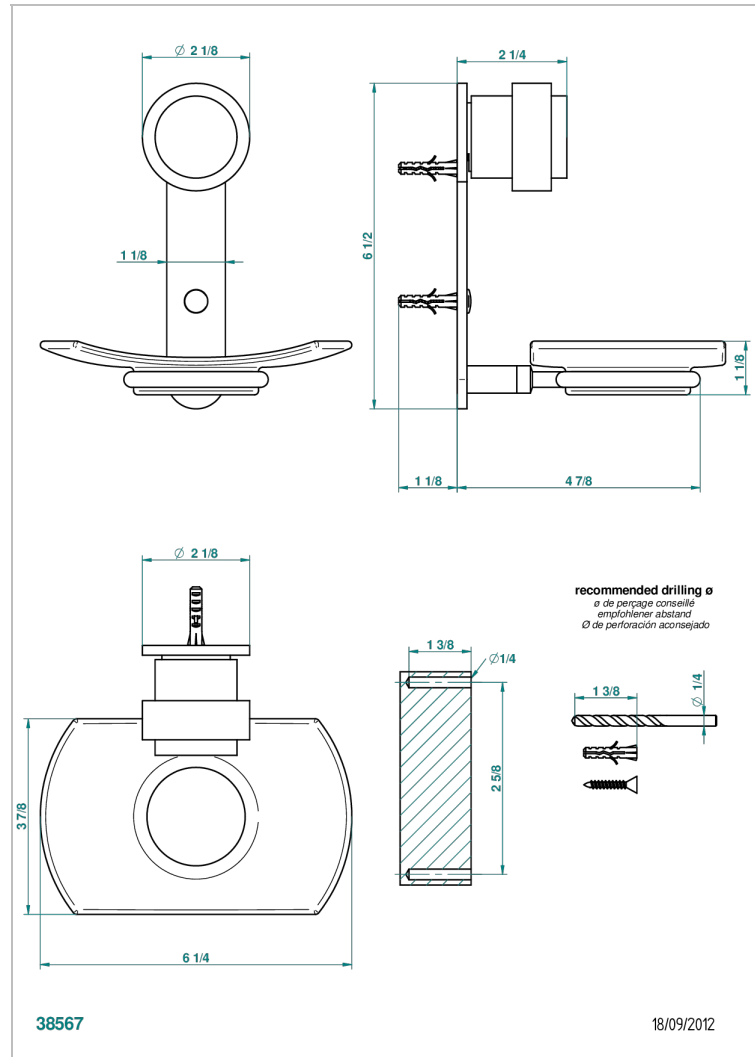

# DIPLOMATE SMOOTH RINGS

U4A-500

Glass soap dish, wall mounted

THG<sup>®</sup>  
PARIS

## CHARACTERISTIC

- Diplomate smooth rings
- Glass soap dish, wall mounted