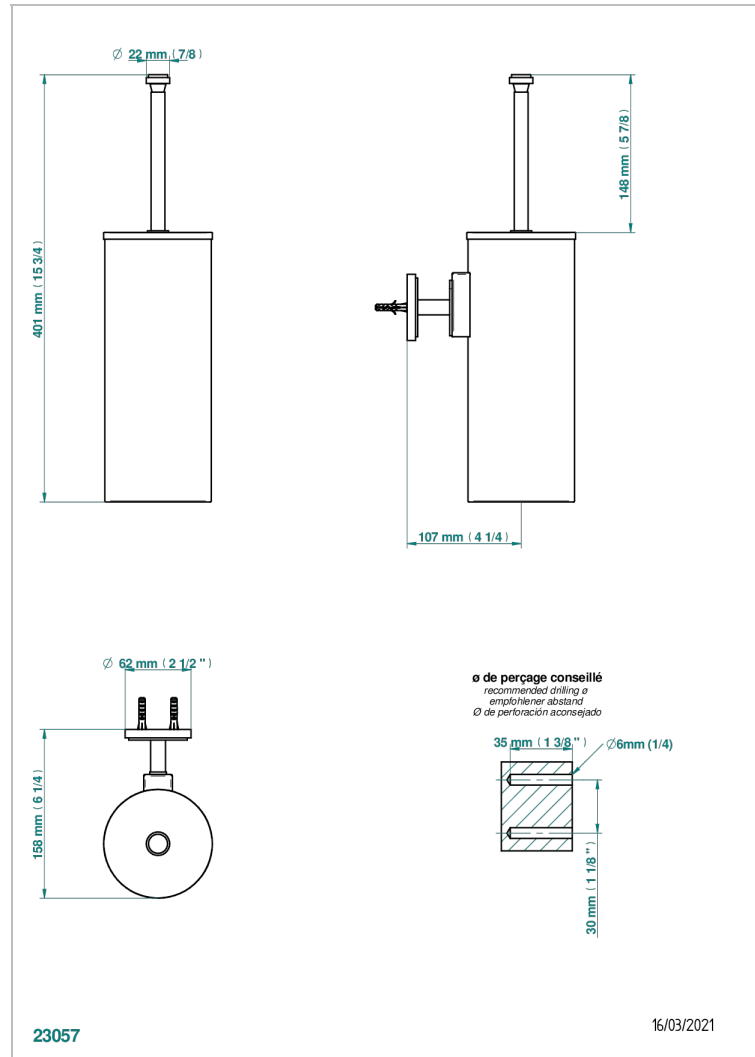

DIPLOMATE SMOOTH RINGS

U4A-4720C

Metal toilet brush holder with brush with cover wall mounted

CHARACTERISTIC

- Diplomat smooth rings
- Metal toilet brush holder with brush with cover wall mounted

AVAILABLE FINITIONS