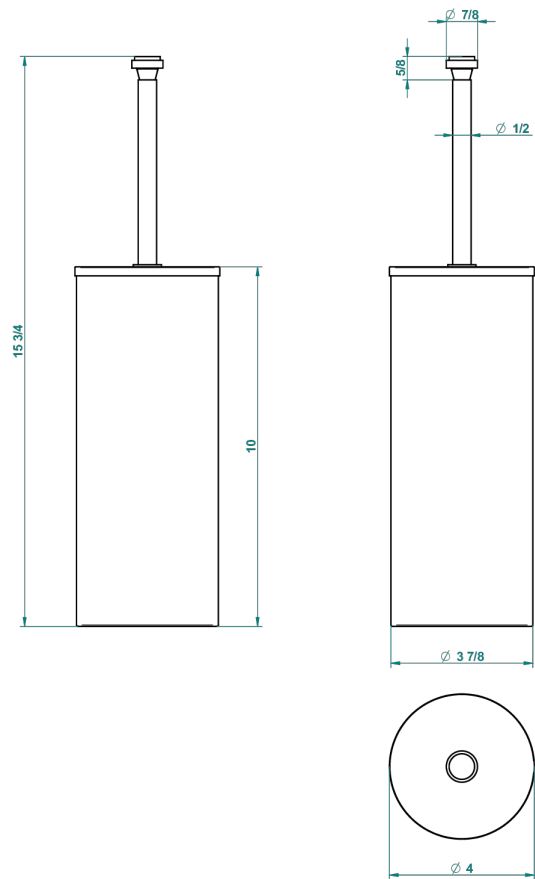

# DIPLOMATE SMOOTH RINGS

U4A-4700C

Metal toilet brush holder with brush with cover floor mounted

23487

10/11/2015

## CHARACTERISTIC

- Diplomat smooth rings
- Metal toilet brush holder with brush with cover floor mounted