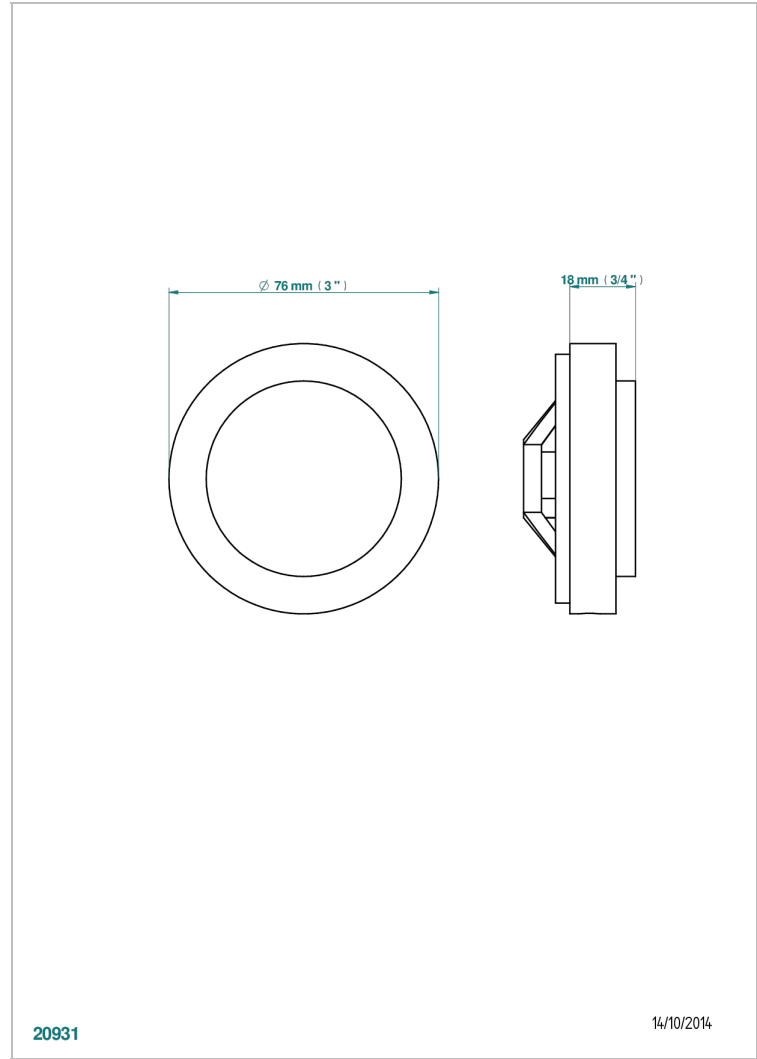

DIPLOMATE SMOOTH RINGS

U4A-301GEBUS

Control knob for Geberit waste overflow

CHARACTERISTIC

- Diplomat smooth rings
- Control knob for Geberit waste overflow

AVAILABLE FINITIONS

Black nickel - D24
Blush PVD - H62
Brass color PVD - H49
Brown bronze color PVD - F33
Chrome polished - A02
Chrome polished / gold polished - G02