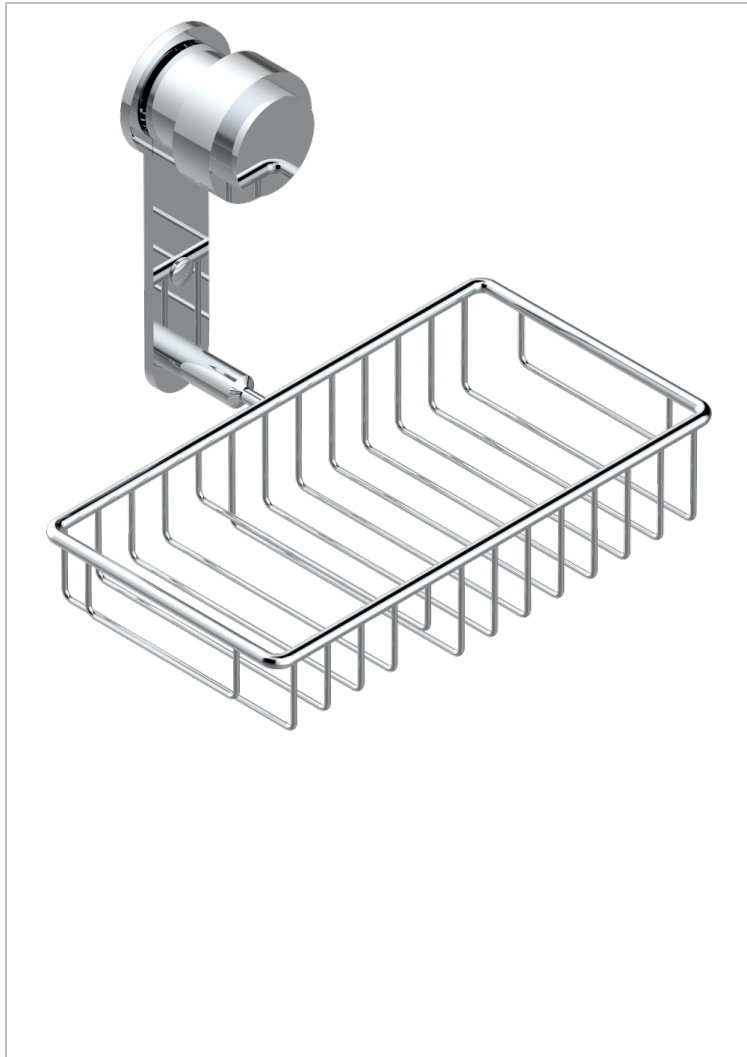

DIPLOMATE SMOOTH RINGS

U4A-2620

Soap and sponge holder, wall mounted

CHARACTERISTIC

- Diplomate smooth rings
- Soap and sponge holder, wall mounted

AVAILABLE FINITIONS

Black nickel - D24
 Blush PVD - H62
 Brass color PVD - H49
 Brown bronze color PVD - F33
 Chrome polished - A02
 Chrome polished / gold polished - G02

Copper antique matt, coated - H07
 Gold color PVD - H52
 Gold mat - F07
 Gold polished - F01
 Gold satiney - F03
 Graphite PVD - H64

Light coated bronze - D01
 Matt Umber PVD - H67
 Matt blush PVD - H60
 Matt brass color PVD - H50
 Matt brown bronze color PVD - F34
 Matt chrome (American satin) - C02

Matt gold color PVD - H53
 Matt graphite PVD - H65
 Matt nickel (American satin) - C01
 Matt nickel color PVD - H56
 Nickel antique / Sovereign - H28
 Nickel color PVD - H55

Nickel polished - B01
 Rose Gold - F27
 Satin chrome - C03
 Silver polished, antique - H03
 Silver rhodium - F18
 Soft gold - F30