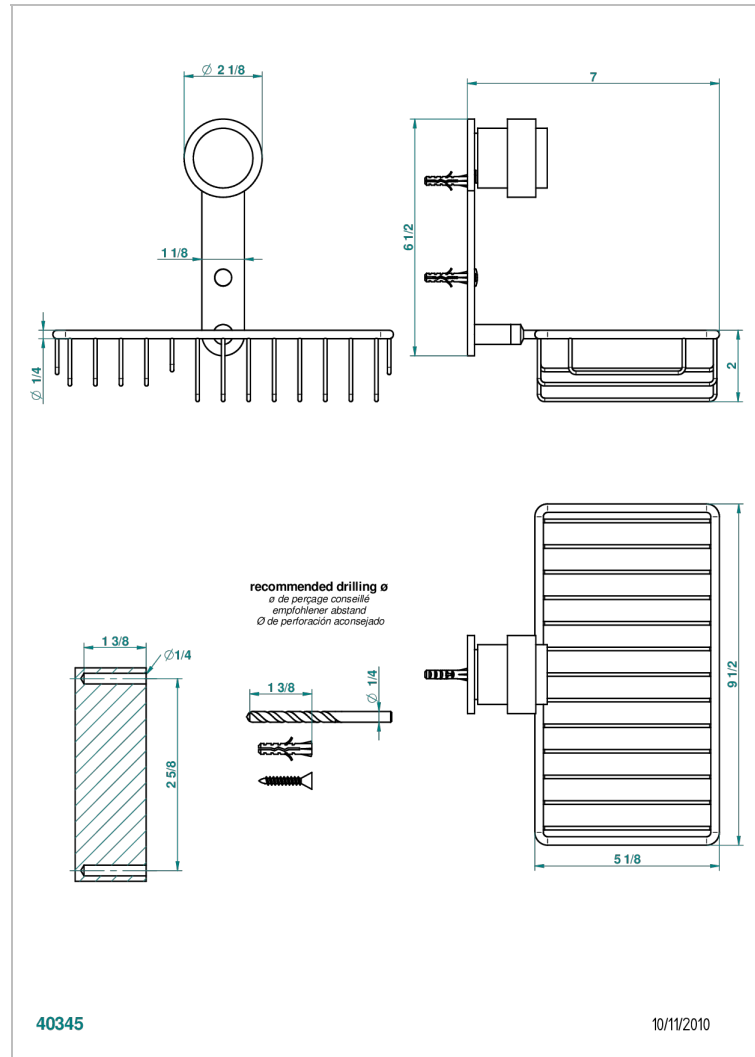

DIPLOMATE SMOOTH RINGS

U4A-2620

Soap and sponge holder, wall mounted

CHARACTERISTIC

- Diplomate smooth rings
- Soap and sponge holder, wall mounted

AVAILABLE FINITIONS

Black nickel - D24
 Blush PVD - H62
 Brass color PVD - H49
 Brown bronze color PVD - F33
 Chrome polished - A02
 Chrome polished / gold polished - G02

Matt gold color PVD - H53
 Matt graphite PVD - H65
 Matt nickel (American satin) - C01
 Matt nickel color PVD - H56
 Nickel antique / Sovereign - H28
 Nickel color PVD - H55

Nickel polished - B01
 Rose Gold - F27
 Satin chrome - C03
 Silver polished, antique - H03
 Silver rhodium - F18
 Soft gold - F30