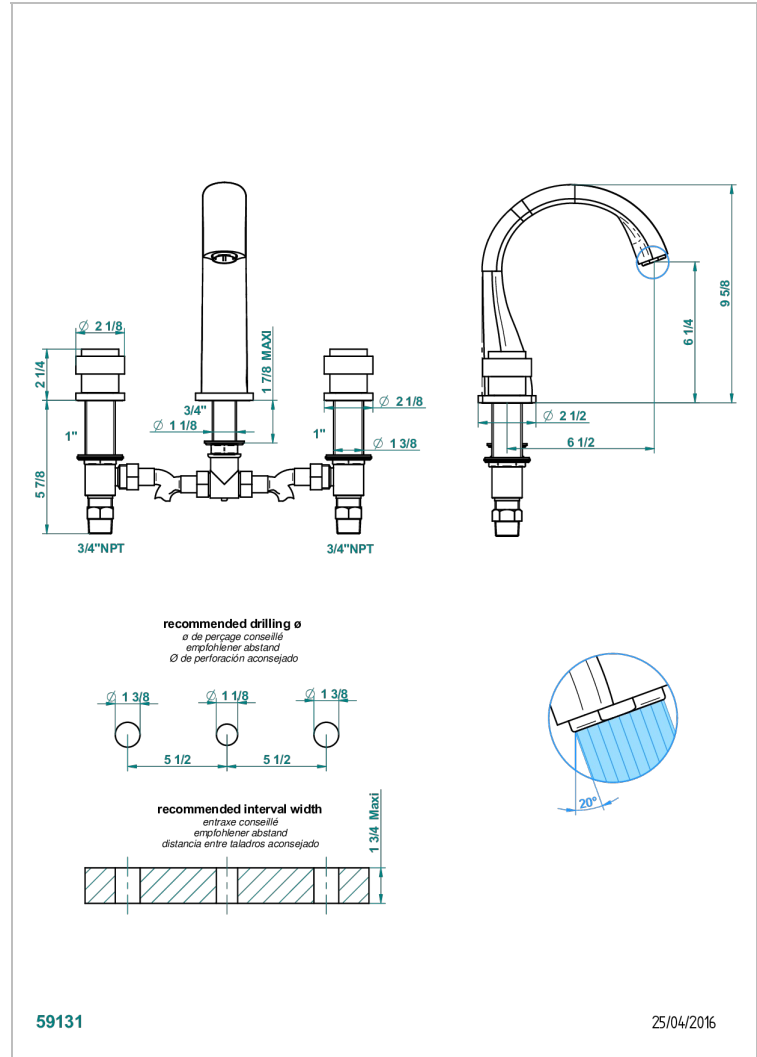

# DIPLOMATE SMOOTH RINGS

U4A-25SGUS

Roman tub set with 3/4" valves

## CHARACTERISTIC

- Diplomate smooth rings
- Roman tub set with 3/4" valves