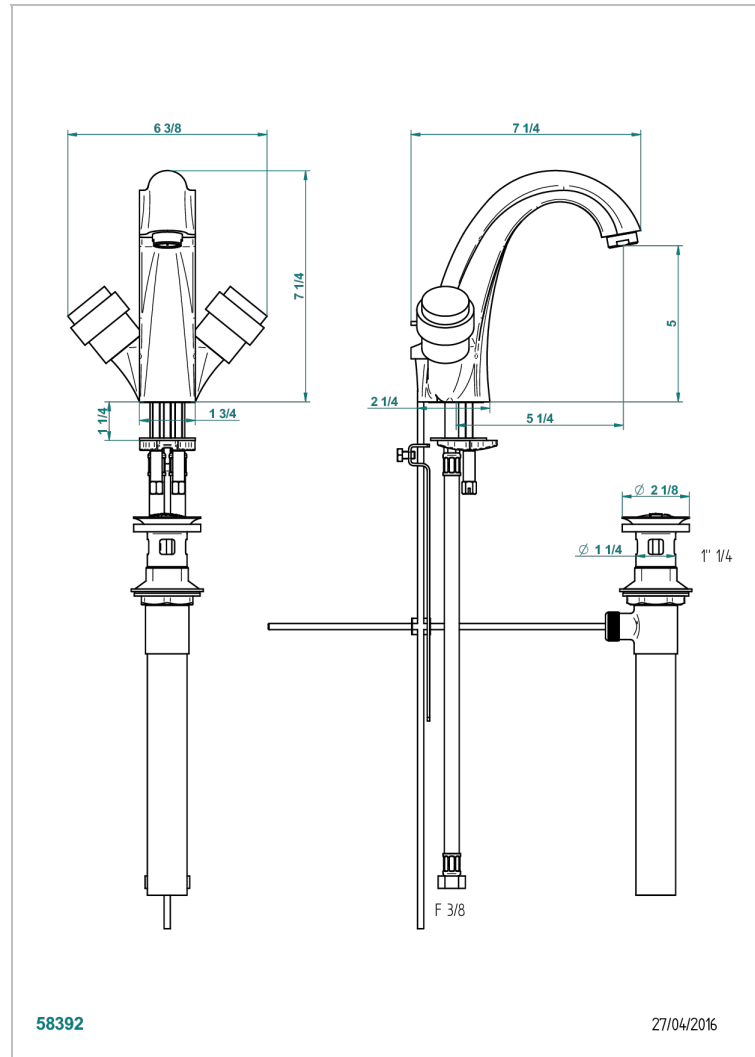

# DIPLOMATE SMOOTH RINGS

U4A-2155/US

Single hole lavatory set with drain

THG<sup>®</sup>  
PARIS

## CHARACTERISTIC

- Diplomat smooth rings
- Single hole lavatory set with drain