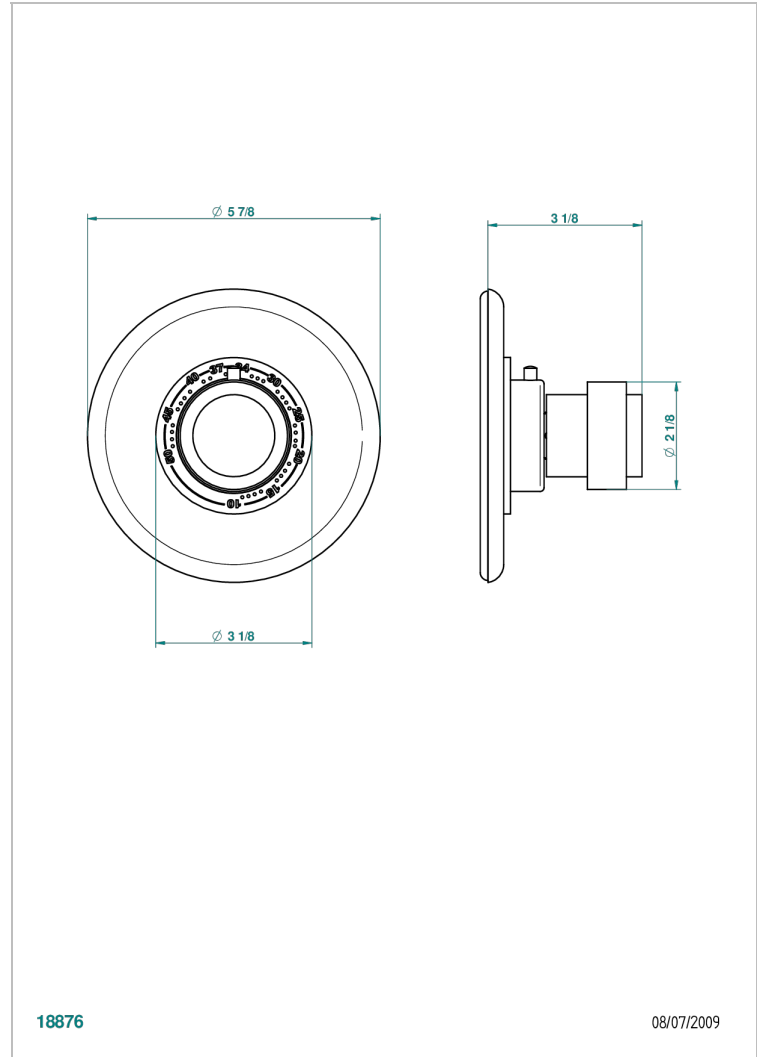

# DIPLOMATE SMOOTH RINGS

U4A-15EN16EM

Trim plate and handle for eurotherm valve 8200/us & 8300/us

18876

08/07/2009

## CHARACTERISTIC

- Diplomat smooth rings
- Trim plate and handle for eurotherm valve 8200/us & 8300/us