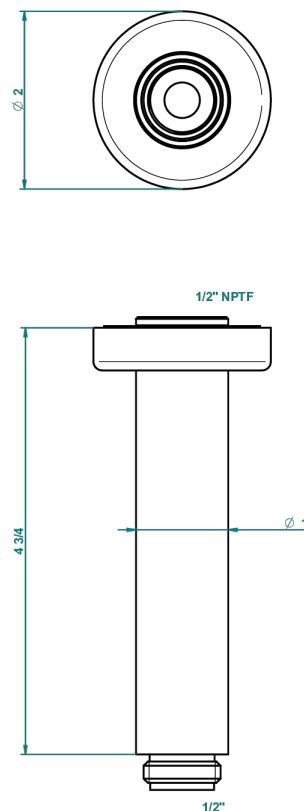

BAGATELLE BLACK STONE WITH LEVER HANDLES

U3F-82V/US

Vertical shower arm ceiling mounted 1/2" connection

THG[®]
PARIS

42697

10/12/2015

CHARACTERISTIC

- Bagatelle black stone with lever handles
- Vertical shower arm ceiling mounted 1/2" connection