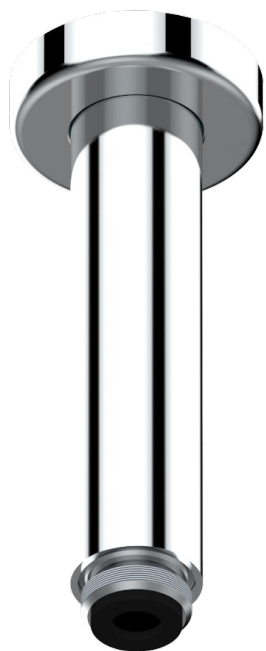

BAGATELLE BLACK STONE WITH LEVER HANDLES

U3F-82V/US

Vertical shower arm ceiling mounted 1/2" connection

THG[®]
PARIS

42697

10/12/2015

CHARACTERISTIC

- Bagatelle black stone with lever handles
- Vertical shower arm ceiling mounted 1/2" connection

AVAILABLE FINITIONS

Black nickel - D24

Blush PVD - H62

Brass color PVD - H49

Brown bronze color PVD - F33

Chrome polished - A02

Chrome polished / gold polished - G02

Gold color PVD - H52

Gold mat - F07

Gold polished - F01

Gold satiney - F03

Graphite PVD - H64

Matt Umber PVD - H67

Matt blush PVD - H60

Matt brass color PVD - H50

Matt brown bronze color PVD - F34

Matt chrome (American satin) - C02

Matt gold color PVD - H53

Matt graphite PVD - H65

Matt nickel (American satin) - C01

Matt nickel color PVD - H56

Nickel antique / Sovereign - H28

Nickel color PVD - H55

Nickel polished - B01