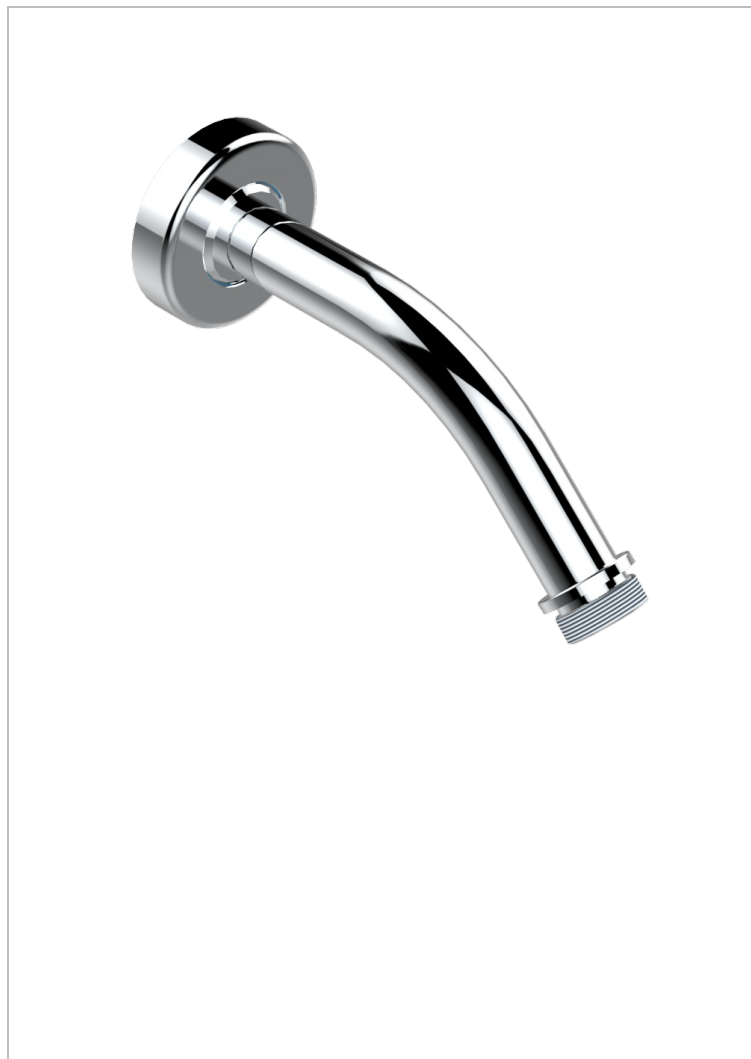

# BAGATELLE BLACK STONE WITH LEVER HANDLES

U3F-82/US

Horizontal shower arm, 45°, lg: 4" 3/4

## CHARACTERISTIC

- Bagatelle black stone with lever handles
- Horizontal shower arm, 45°, lg: 4" 3/4

## AVAILABLE FINITIONS

Black nickel - D24

Blush PVD - H62

Brass color PVD - H49

Brown bronze color PVD - F33

Chrome polished - A02

Chrome polished / gold polished - G02

Gold color PVD - H52