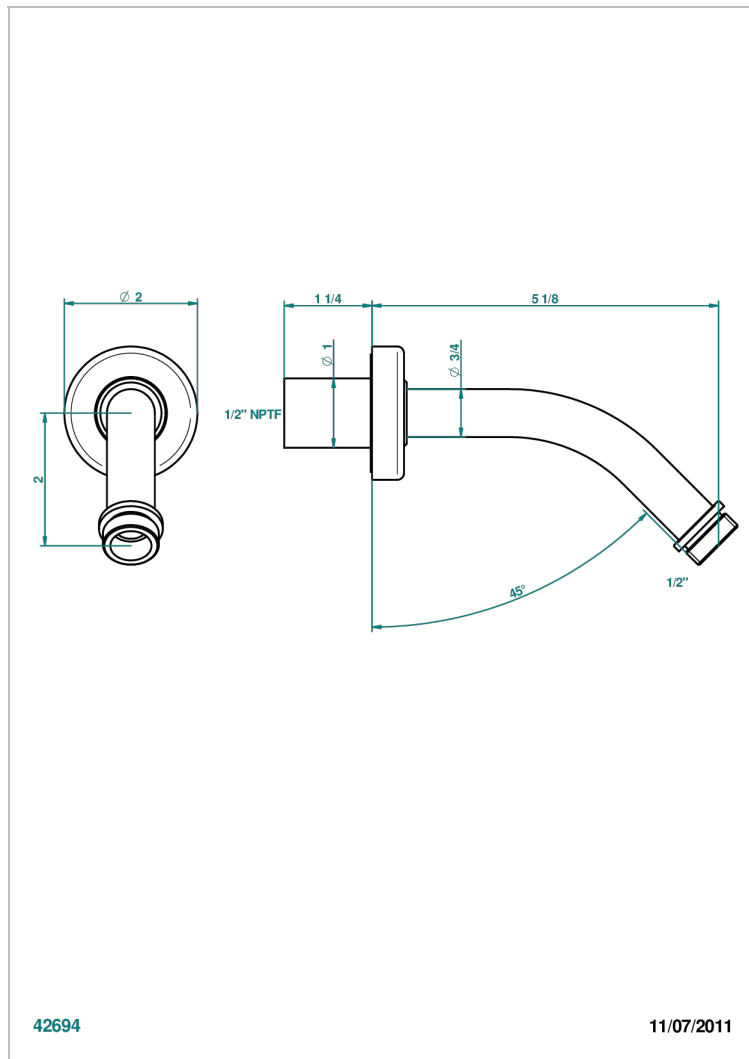

# BAGATELLE BLACK STONE WITH LEVER HANDLES

U3F-82/US

Horizontal shower arm, 45°, lg: 4" 3/4

## CHARACTERISTIC

- Bagatelle black stone with lever handles
- Horizontal shower arm, 45°, lg: 4" 3/4