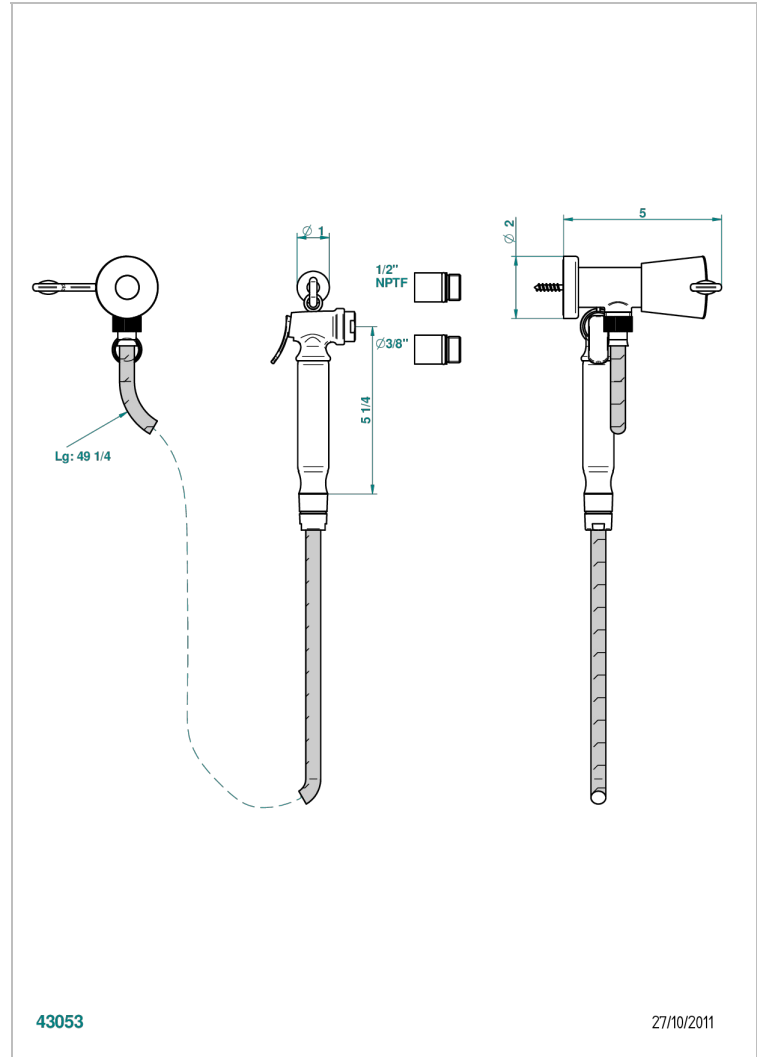

BAGATELLE BLACK STONE WITH LEVER HANDLES

U3F-5840/8US

Handheld spray bidet with hose, elbow and hook

43053

27/10/2011

CHARACTERISTIC

- Bagatelle black stone with lever handles
- Handheld spray bidet with hose, elbow and hook

TECHNICAL SPECS

- Recommandé : 3 bars (max. 5 bars) - Advised : 43,5 psi (max. 72 psi)
- 9,5 l/min à 3 bars (2.5 gpm at 43.5 psi)

AVAILABLE FINITIONS

- Chrome polished - A02
- Chrome polished / gold polished - G02
- Gold polished - F01
- Nickel polished - B01