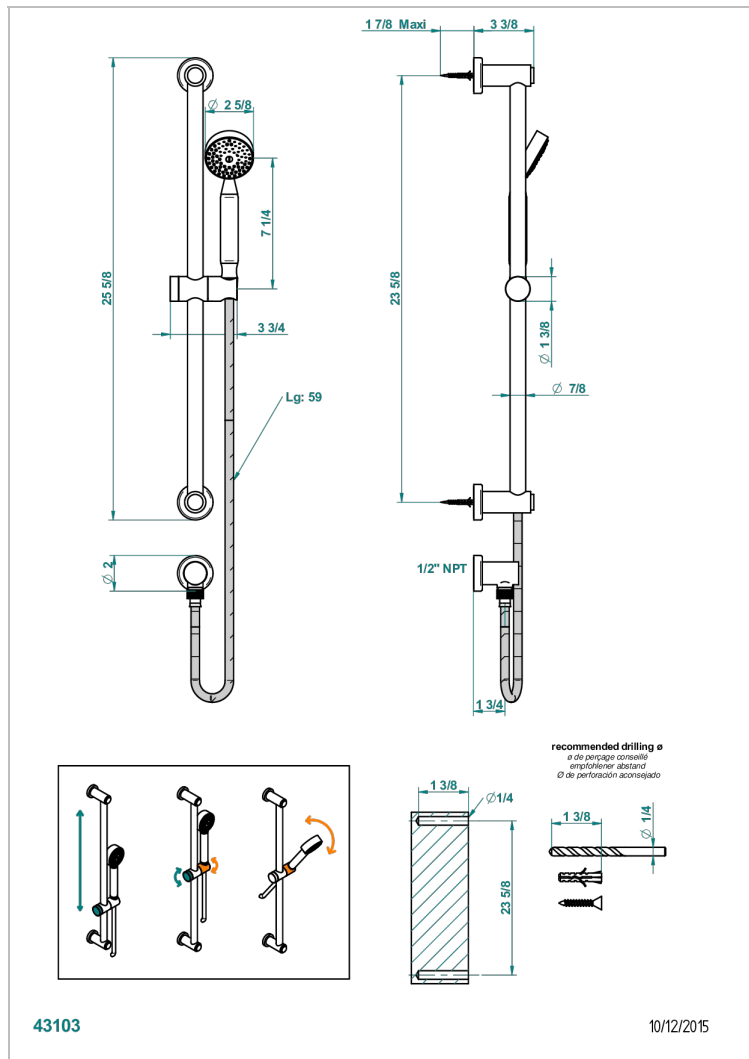

BAGATELLE BLACK STONE WITH LEVER HANDLES

U3F-58/US

Slide bar with handshower and elbow

CHARACTERISTIC

- Bagatelle black stone with lever handles
- Slide bar with handshower and elbow

TECHNICAL SPECS

- Recommandé : 3 bars (max. 5 bars) - Advised : 43,5 psi (max. 72 psi)
- 9,5 l/min à 3 bars (2.5 gpm at 43.5 psi)