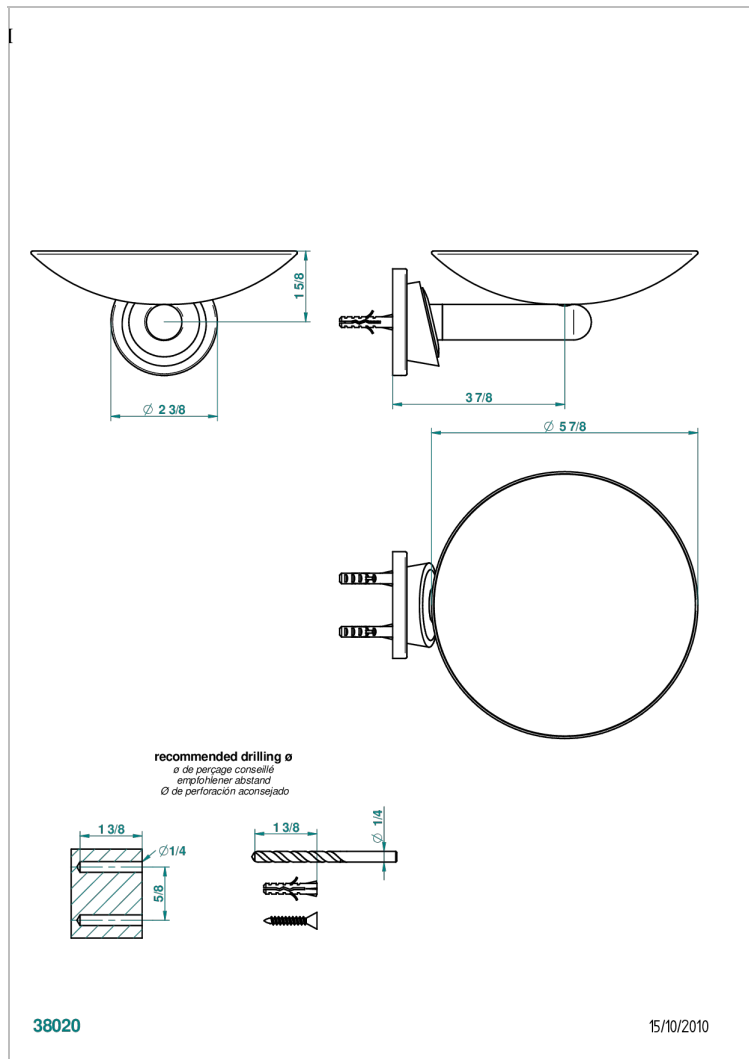

BAGATELLE BLACK STONE WITH LEVER HANDLES

U3F-546GM

Soap dish, wall mounted, 6" diameter

CHARACTERISTIC

- Bagatelle black stone with lever handles
- Soap dish, wall mounted, 6" diameter

AVAILABLE FINITIONS

Black nickel - D24