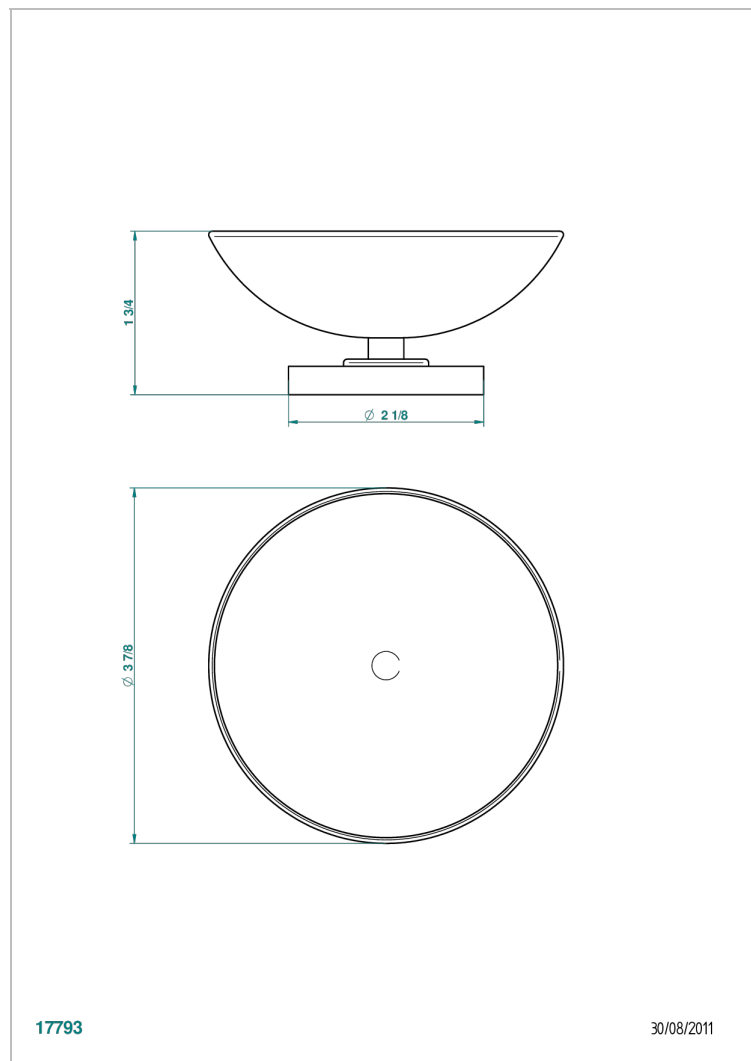

BAGATELLE BLACK STONE WITH LEVER HANDLES

U3F-544

Soap dish, freestanding , 4" diameter

CHARACTERISTIC

- Bagatelle black stone with lever handles
- Soap dish, freestanding , 4" diameter

AVAILABLE FINITIONS

Black nickel - D24