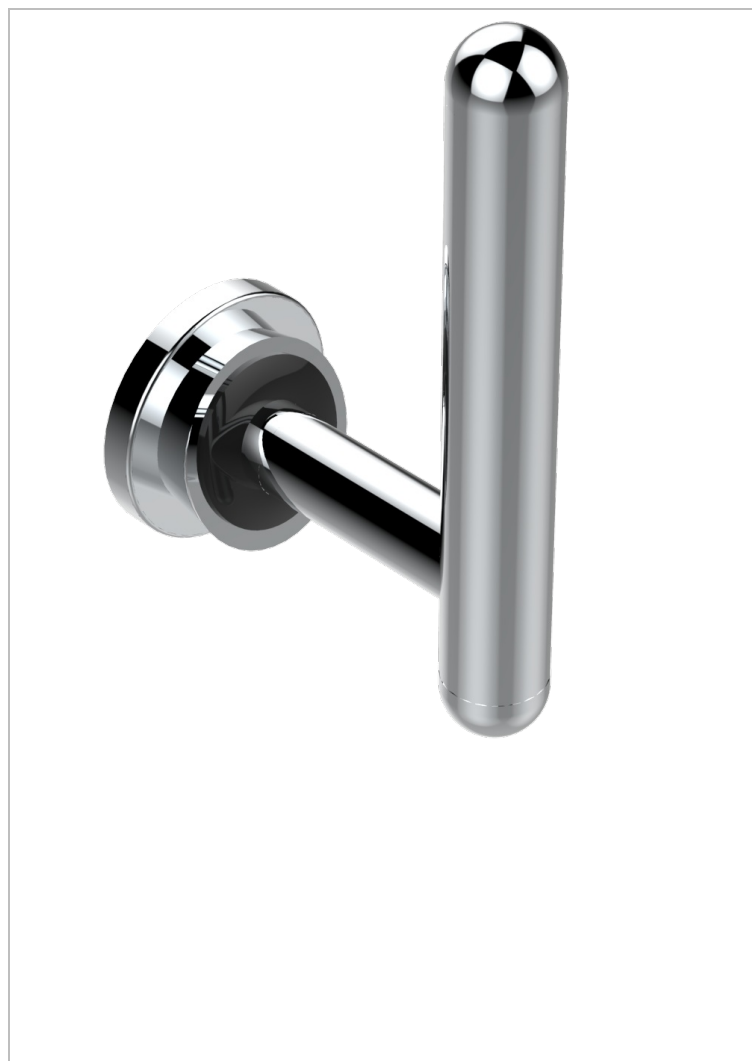

BAGATELLE BLACK STONE WITH LEVER HANDLES

U3F-542

Reserve toilet paper holder

CHARACTERISTIC

- Bagatelle black stone with lever handles
- Reserve toilet paper holder

AVAILABLE FINITIONS

Black nickel - D24

Blush PVD - H62

Brass color PVD - H49

Brown bronze color PVD - F33

Chrome polished - A02

Chrome polished / gold polished - G02

Gold color PVD - H52

Gold mat - F07

Gold polished - F01

Gold satiney - F03

Matt nickel (American satin) - C01

Matt nickel color PVD - H56

Nickel antique / Sovereign - H28

Nickel color PVD - H55

Nickel polished - B01

Rose Gold - F27

Satin chrome - C03

Silver rhodium - F18