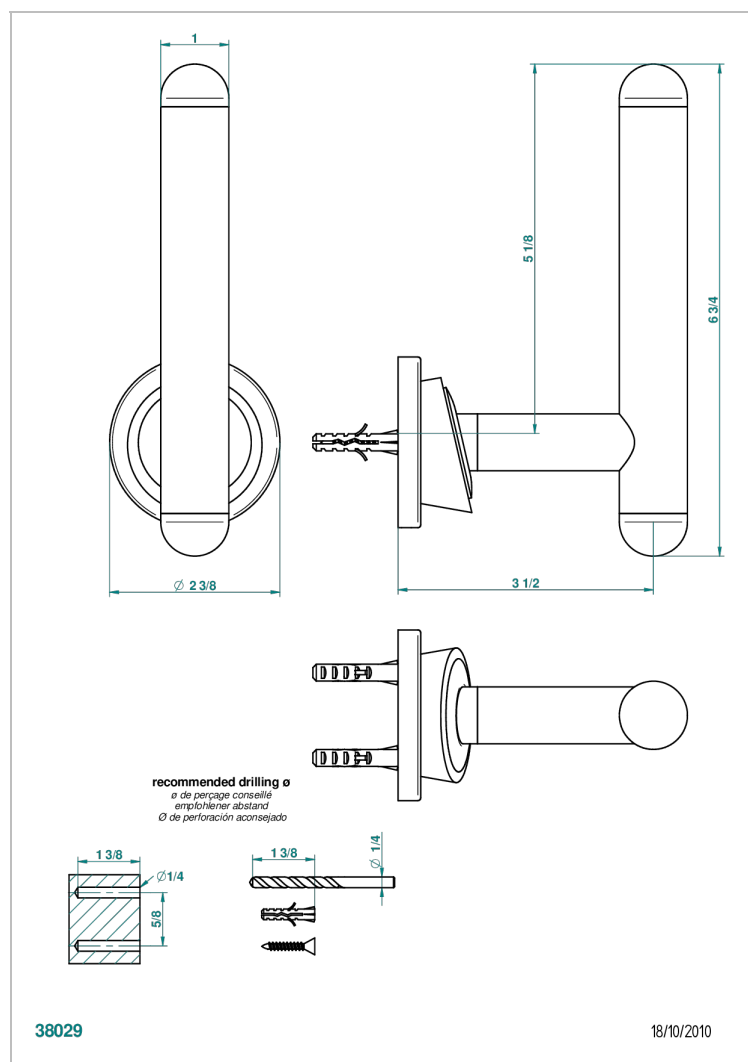

BAGATELLE BLACK STONE WITH LEVER HANDLES

U3F-542

Reserve toilet paper holder

CHARACTERISTIC

- Bagatelle black stone with lever handles
- Reserve toilet paper holder

AVAILABLE FINITIONS

Black nickel - D24

Blush PVD - H62