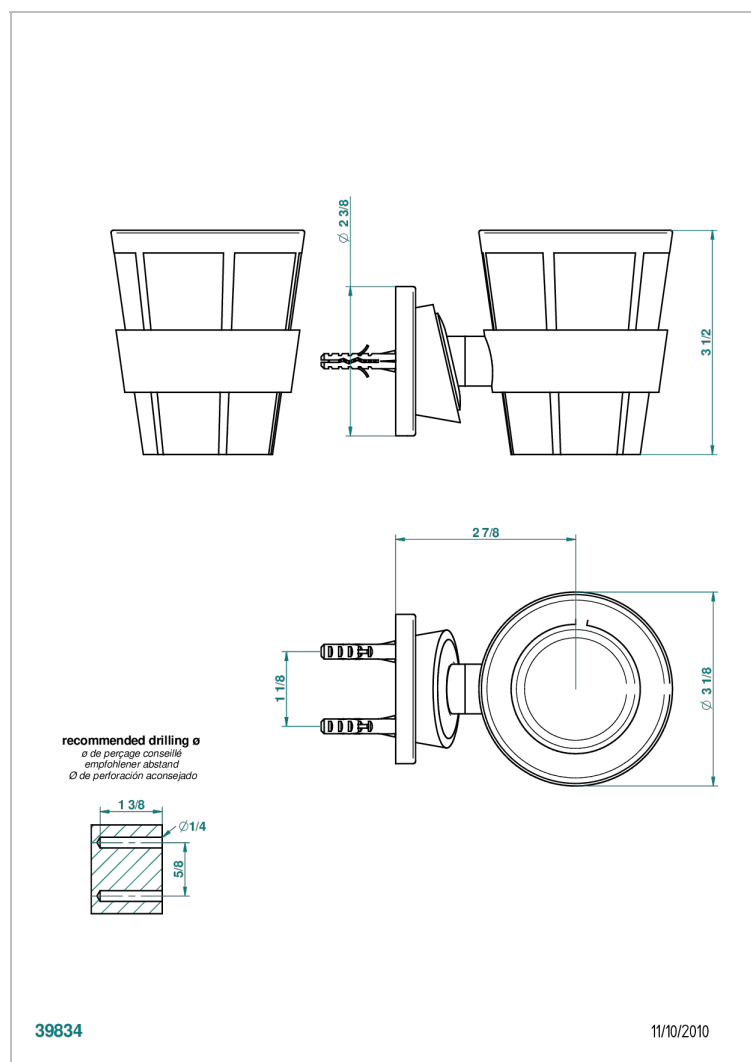

BAGATELLE BLACK STONE WITH LEVER HANDLES

U3F-536BP

Wall mounted holder and porcelain tumbler with platinum decor

CHARACTERISTIC

- Bagatelle black stone with lever handles
- Wall mounted holder and porcelain tumbler with platinum decor