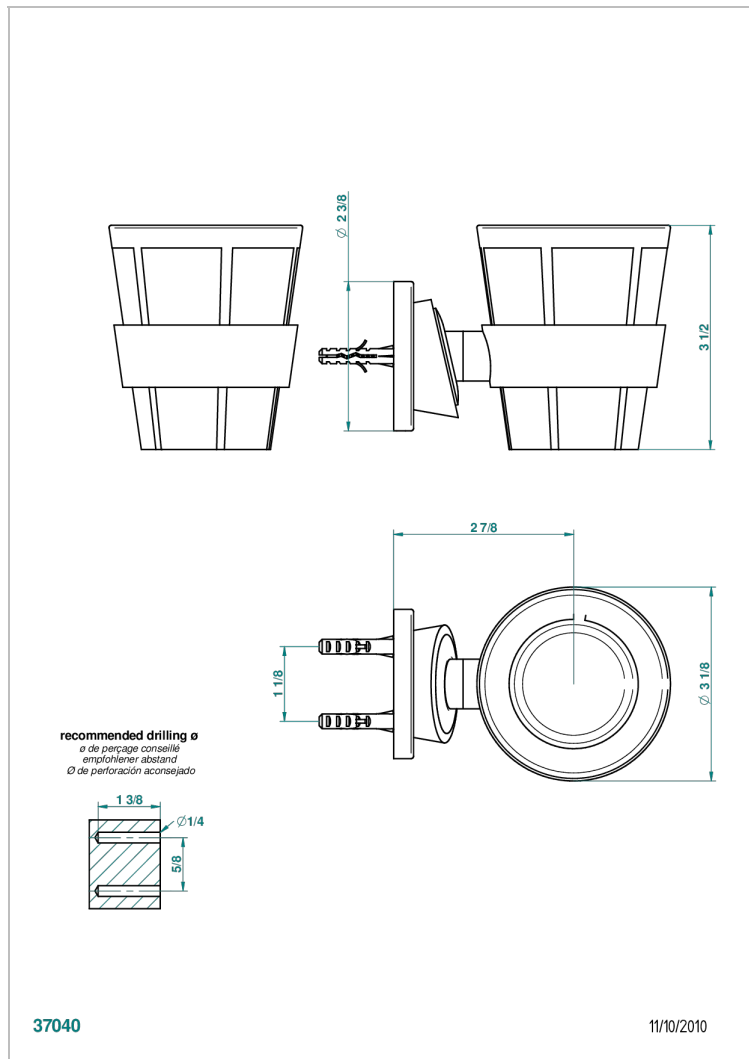

BAGATELLE BLACK STONE WITH LEVER HANDLES

U3F-536BD

Wall mounted holder and porcelain tumbler with gold decor

CHARACTERISTIC

- Bagatelle black stone with lever handles
- Wall mounted holder and porcelain tumbler with gold decor