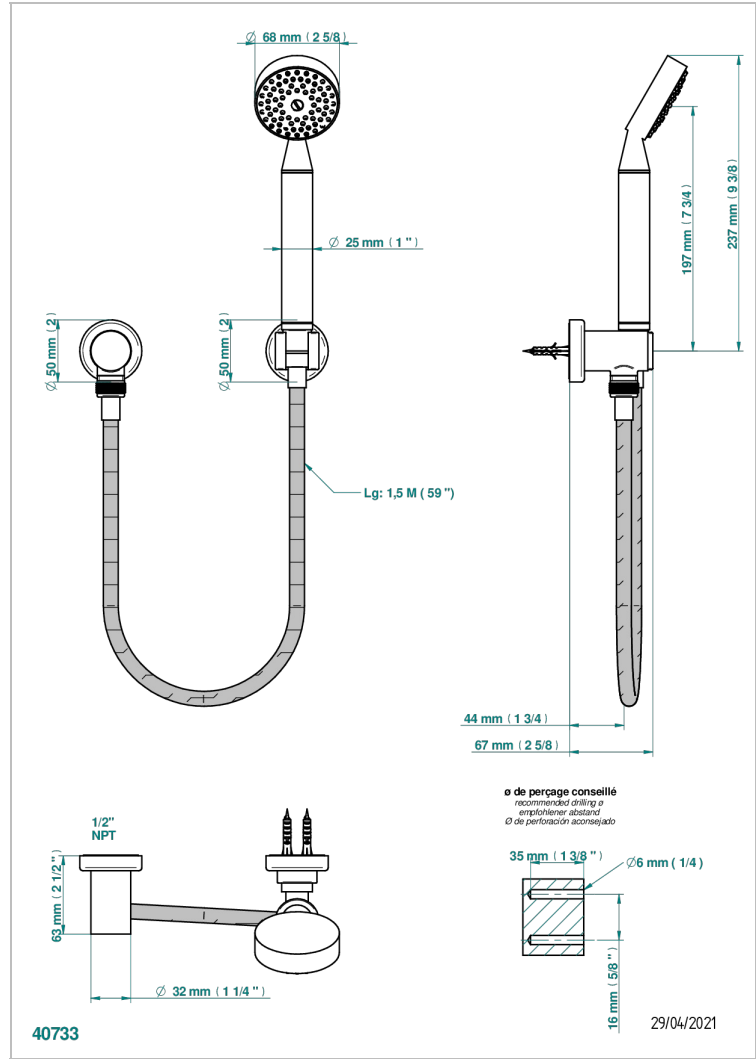

# BAGATELLE BLACK STONE WITH LEVER HANDLES

U3F-52/US

Wall mounted handshower with separate fixed hook

## CHARACTERISTIC

- Bagatelle black stone with lever handles
- Wall mounted handshower with separate fixed hook

## TECHNICAL SPECS

- Reconnamé : 3 bars (max. 5 bars) - Advised : 43,5 psi (max. 72 psi)
- 9,5 l/min à 3 bars (2.5 gpm at 43.5 psi)