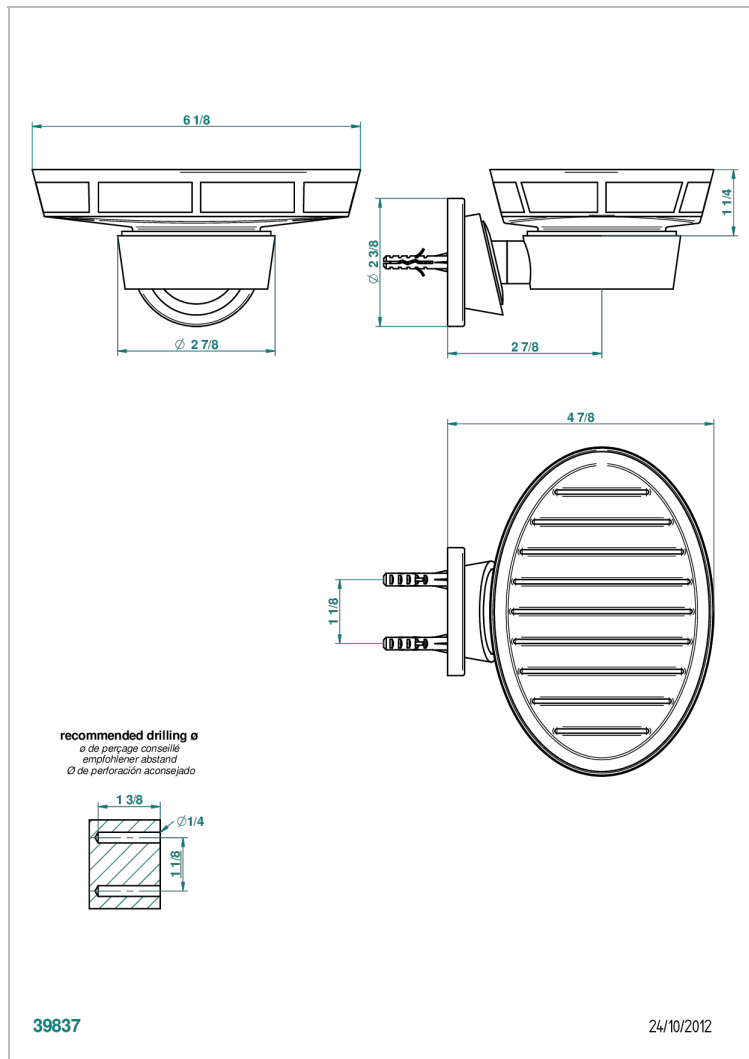

BAGATELLE BLACK STONE WITH LEVER HANDLES

U3F-500BP

Wall mounted porcelain soap dish with platinum decor

CHARACTERISTIC

- Bagatelle black stone with lever handles
- Wall mounted porcelain soap dish with platinum decor