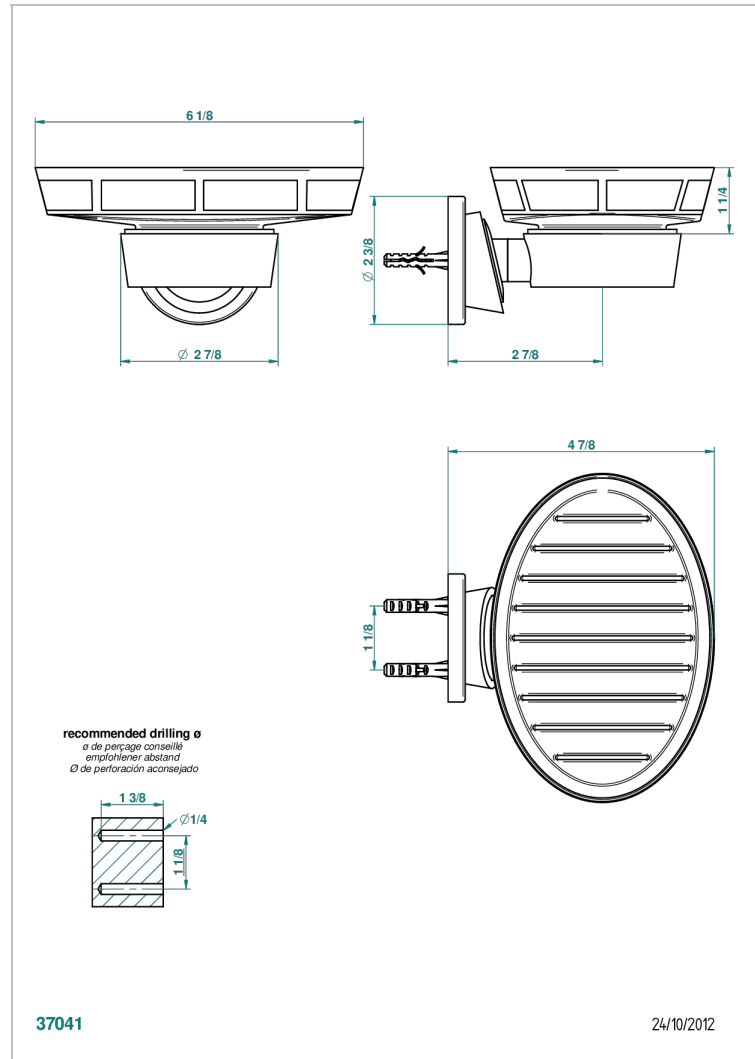

BAGATELLE BLACK STONE WITH LEVER HANDLES

U3F-500BD

Wall mounted porcelain soap dish with gold decor

THG[®]
PARIS

CHARACTERISTIC

- Bagatelle black stone with lever handles
- Wall mounted porcelain soap dish with gold decor