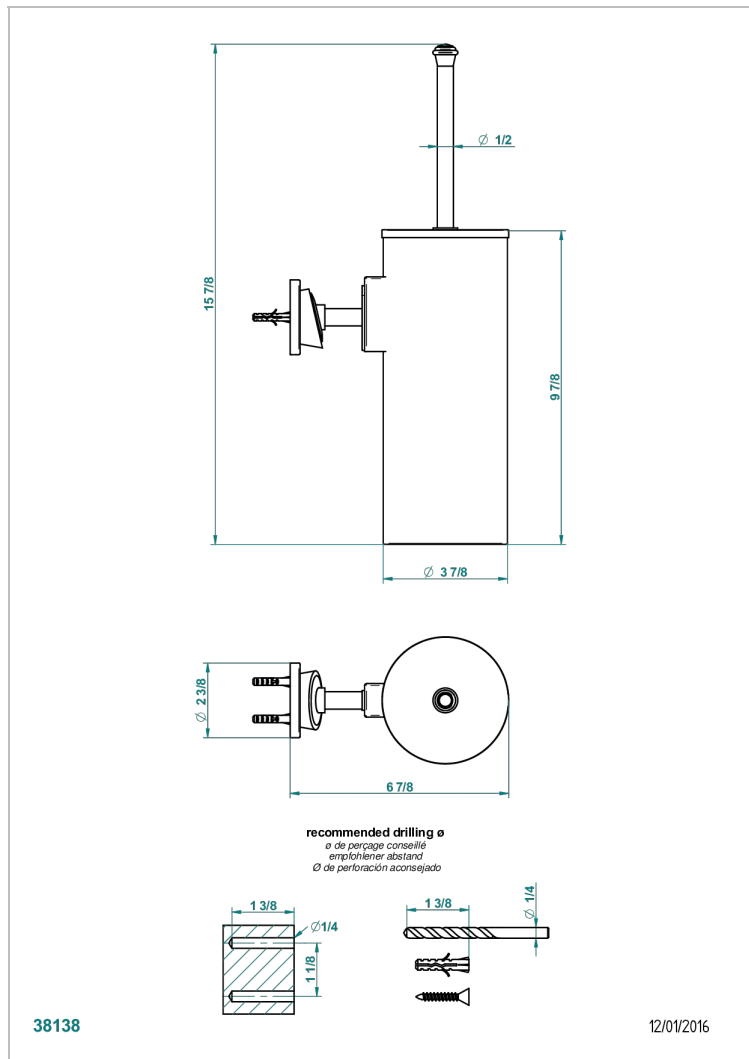

# BAGATELLE BLACK STONE WITH LEVER HANDLES

U3F-4720C

Metal toilet brush holder with brush with cover wall mounted

## CHARACTERISTIC

- Bagatelle black stone with lever handles
- Metal toilet brush holder with brush with cover wall mounted