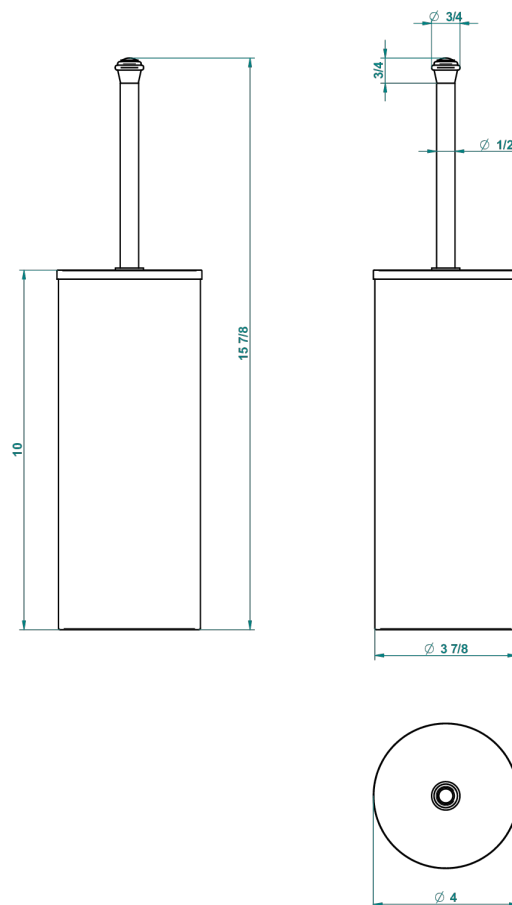

BAGATELLE BLACK STONE WITH LEVER HANDLES

U3F-4700C

Metal toilet brush holder with brush with cover floor mounted

01/12/2015

CHARACTERISTIC

- Bagatelle black stone with lever handles
- Metal toilet brush holder with brush with cover floor mounted