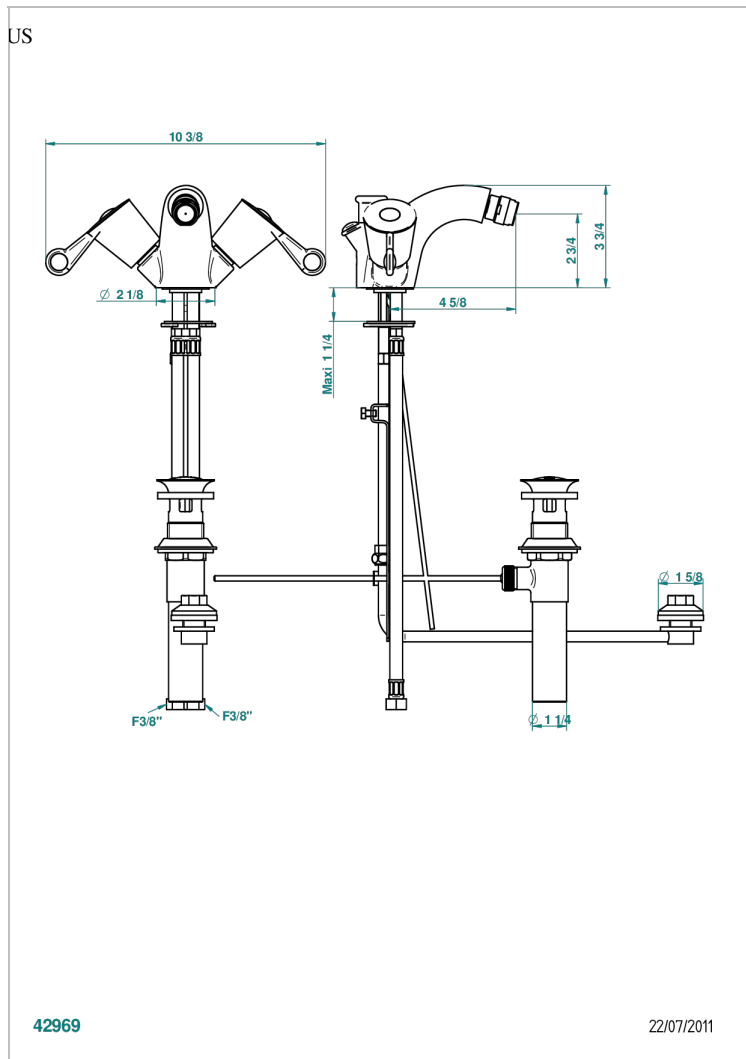

# BAGATELLE BLACK STONE WITH LEVER HANDLES

U3F-3205/2US

Single hole bidet faucet, integral diverter for vertical spray with drain

## CHARACTERISTIC

- Bagatelle black stone with lever handles
- Single hole bidet faucet, integral diverter for vertical spray with drain