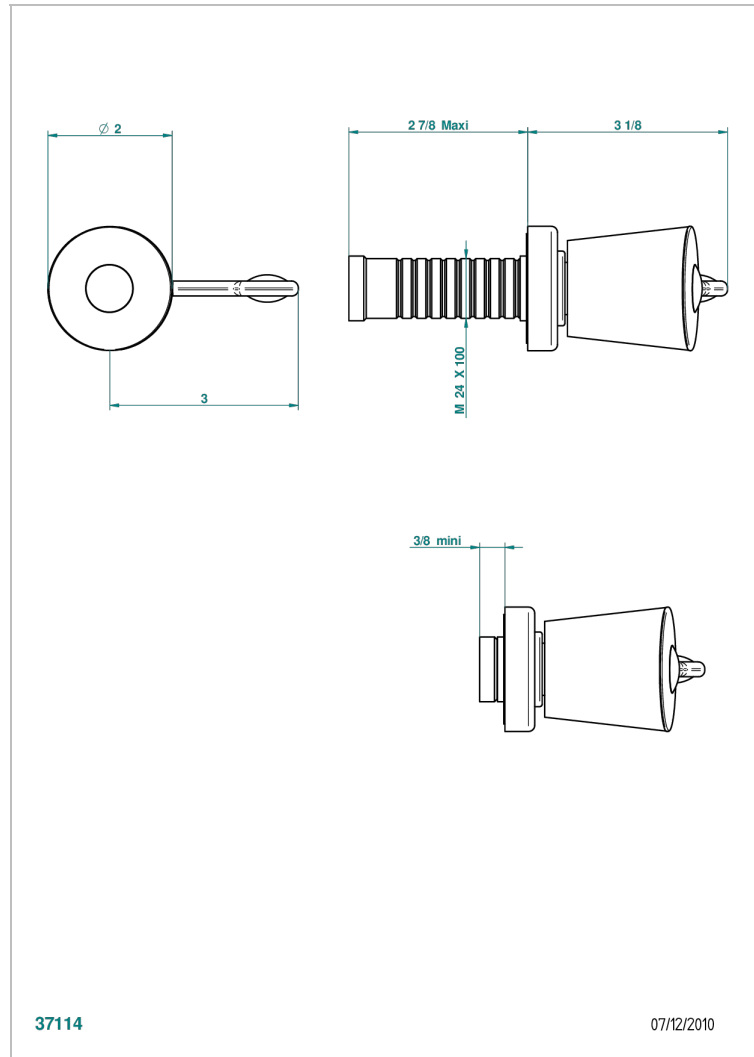

BAGATELLE BLACK STONE WITH LEVER HANDLES

U3F-30B

Wall volume control 30 & 32 trim

THG[®]
PARIS

CHARACTERISTIC

- Bagatelle black stone with lever handles
- Wall volume control 30 & 32 trim

RELATED SKU'S

- Ref. G00-32CUSA 3/4" Volume control wall valve with ceramic cartridge
- Ref. G00-32HUSA 3/4" Volume control wall valve with ceramic cartridge counterclockwise
- Ref. G00-30CUSA 1/2" volume control wall valve with ceramic cartridge
- Ref. G00-30HUSA 1/2" Volume control wall valve with ceramic cartridge counterclockwise