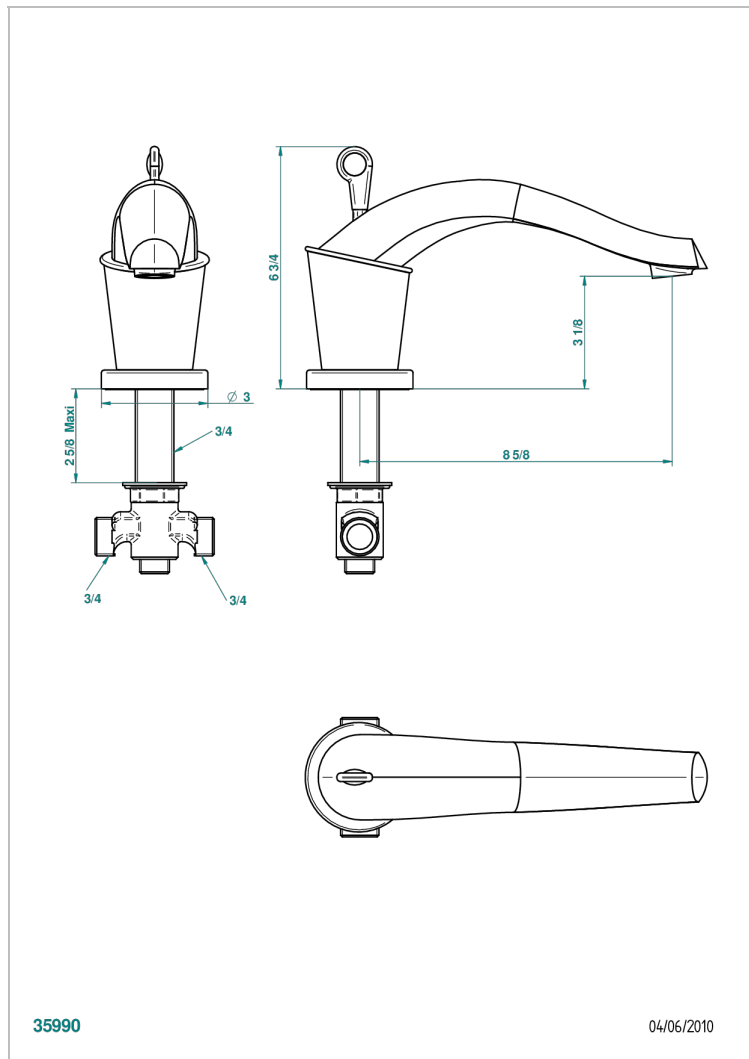

BAGATELLE BLACK STONE WITH LEVER HANDLES

U3F-29SGI

Tub spout with integral diverter

CHARACTERISTIC

- Bagatelle black stone with lever handles
- Tub spout with integral diverter

AVAILABLE FINITIONS

Black nickel - D24