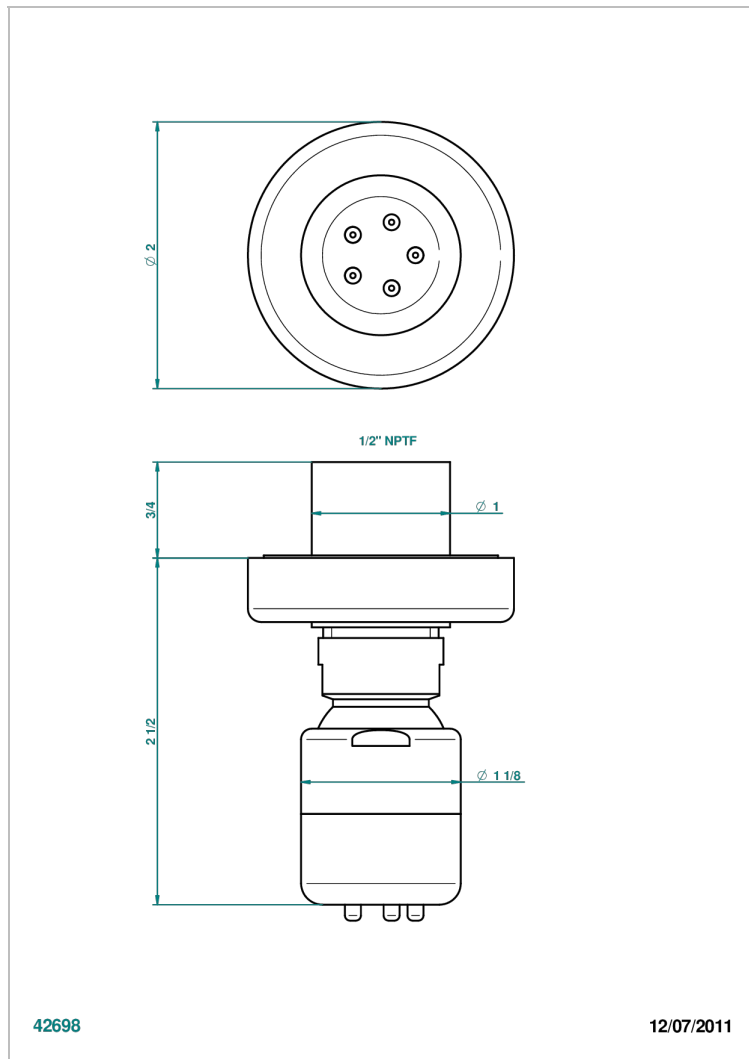

BAGATELLE BLACK STONE WITH LEVER HANDLES

U3F-290/BUS

Body spray 1/2" with Easyclean system

THG[®]
PARIS

42698

12/07/2011

CHARACTERISTIC

- Bagatelle black stone with lever handles
- Body spray 1/2" with Easyclean system